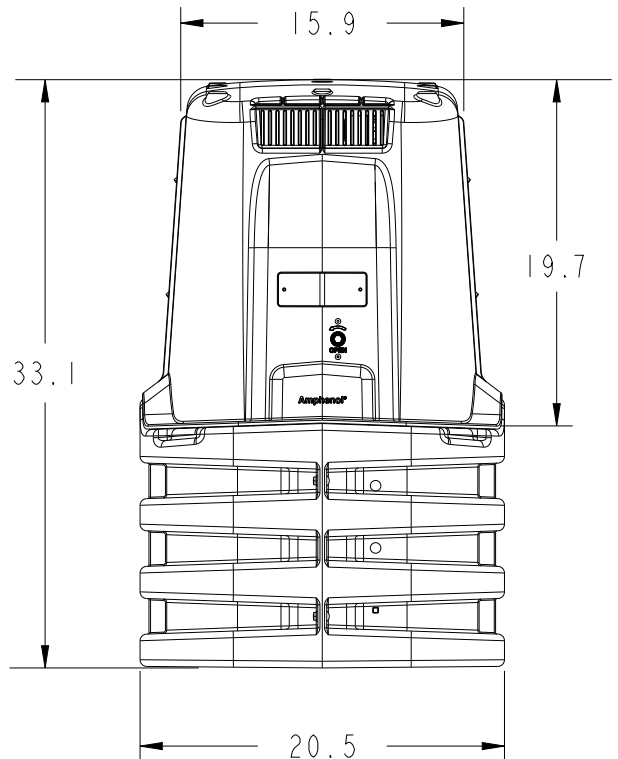

Zo8 is available in light green or dark green domes with a black base. The units feature a self-latching 7/16" hex head bolt. They come with a low profile upright and hanger bracket for easy attachment of active devices along with passive devices.

INTERNAL BRACKET

DIMENSIONAL VIEWS

All dimensions are in inches

Z08 Low Profile Pedestal

ORDERING INFORMATION

<u>Part Number</u>	<u>Description</u>	<u>Pallet Qty.</u>
Z08SS07-20002BK	28x16x20" amp pedestal, 7/16" hex head lock, light green dome, black base low profile bracketry	6
Z08SS07-40002BK	28x16x20" amp pedestal, 7/16" hex head lock, dark green dome, black base low profile bracketry	6