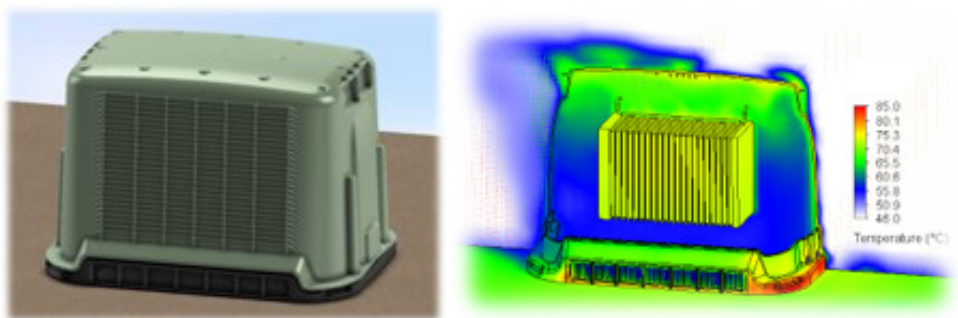

THERMAL PERFORMANCE

ACI conducts advanced thermal modeling during design and conducts actual device testing in Zo8 pedestals to validate passive heat dissipation to TIA 487-GR-CORE standard.