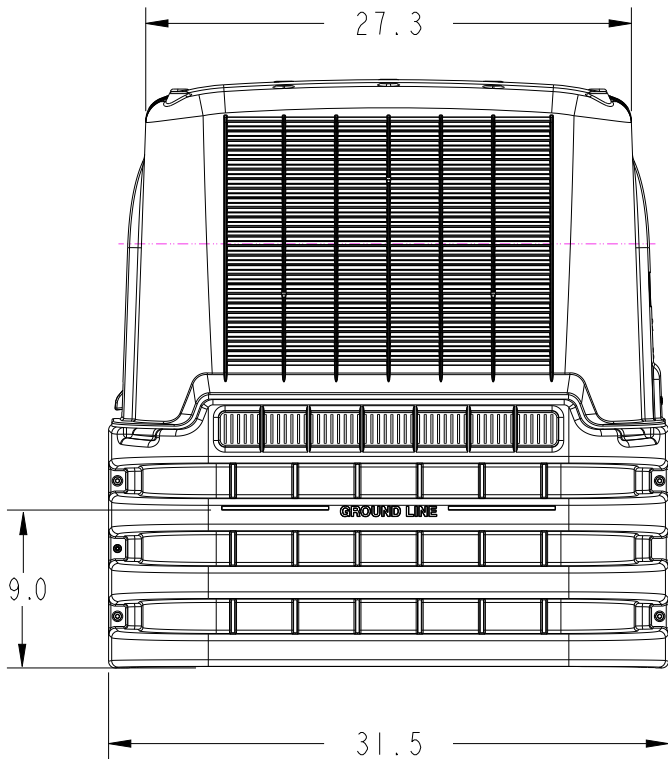

INTERNAL BRACKET

DIMENSIONAL VIEWS

All dimensions are in inches

Z08 Low Profile Pedestal

ORDERING INFORMATION

<u>Part Number</u>	<u>Description</u>	<u>Pallet Qty.</u>
Z08SS07-20002BK	28x16x20" amp pedestal, 7/16" hex head lock, light green dome, black base low profile bracketry	6
Z08SS07-40002BK	28x16x20" amp pedestal, 7/16" hex head lock, dark green dome, black base low profile bracketry	6