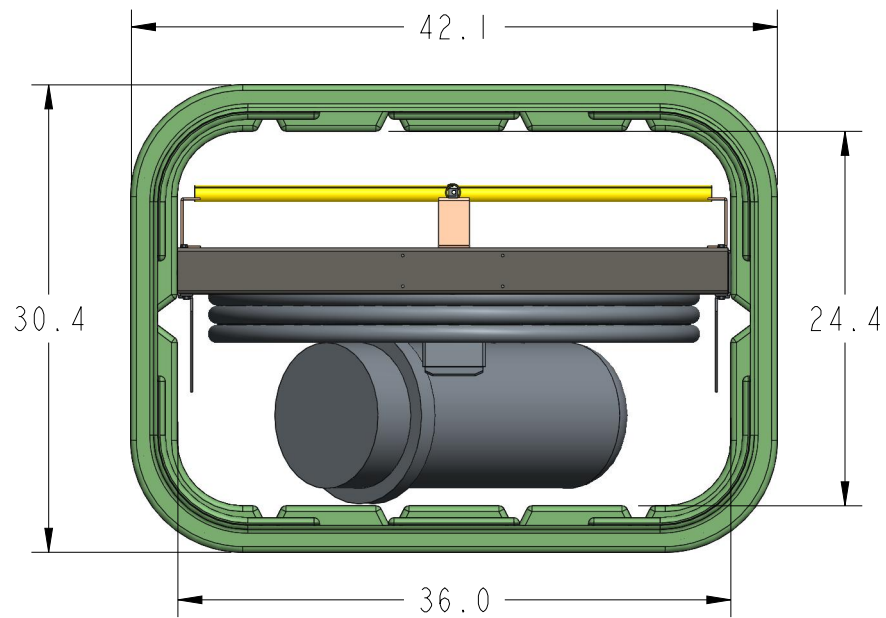

4

3

2

1

SIZE
A

DRAWING NO.
COMBO-9500

ISS.

REV.

THIS IS THE PROPERTY OF CHARLES INDUSTRIES LTD. AND SHALL NOT BE REPRODUCED, COPIED OR USED IN ANY MANNER DETRIMENTAL TO THEIR INTERESTS.

SCALE .080

CAD FILE NAME
COMBO-9500

SHEET

2 of 2

3

2 DO NOT SCALE DRAWING

1