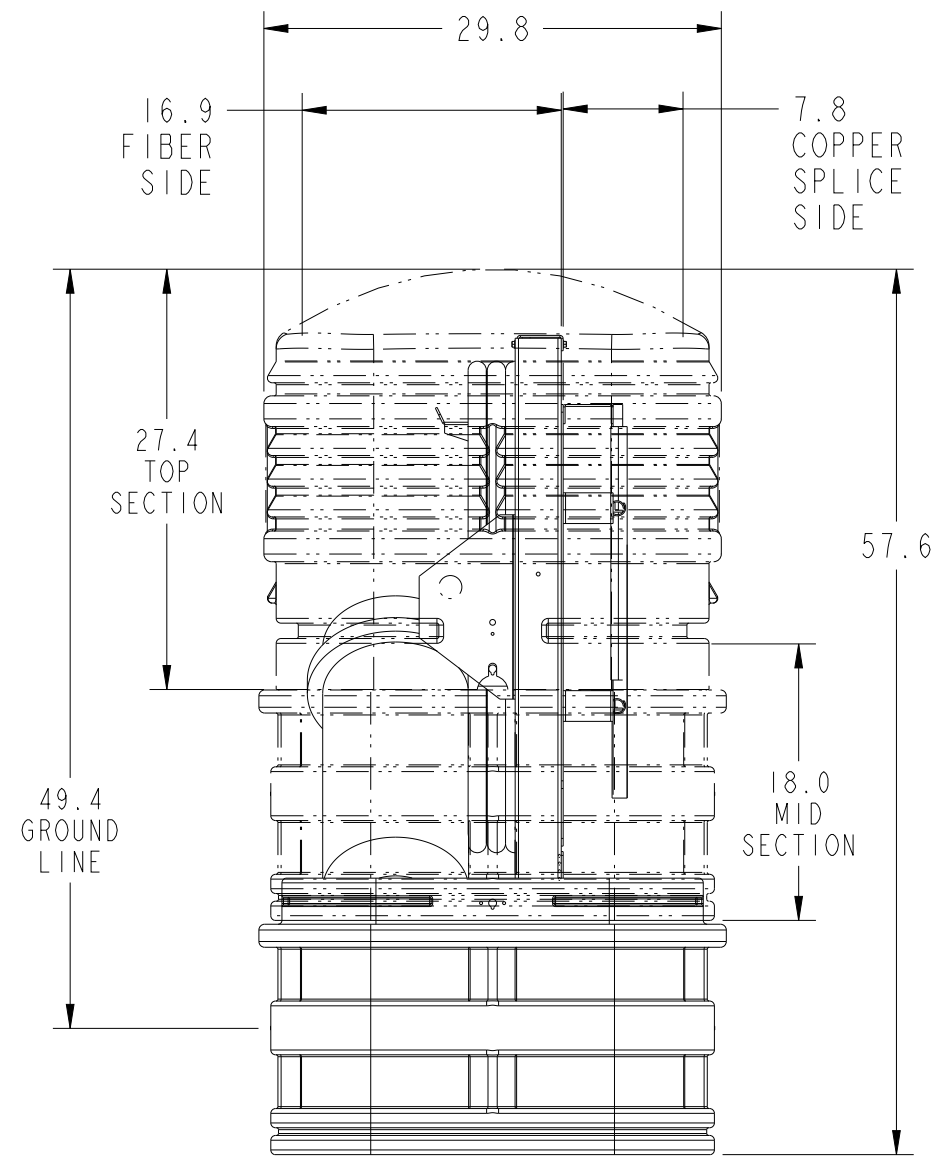

4

3

2

1

SIZE
A

DRAWING NO.
COMBO-9500

ISS.

REV.

THIS IS THE PROPERTY OF CHARLES INDUSTRIES LTD. AND SHALL NOT BE REPRODUCED, COPIED OR USED IN ANY MANNER DETRIMENTAL TO THEIR INTERESTS.

SCALE .080

CAD FILE NAME
COMBO-9500

SHEET

2 of 2

3

2 DO NOT SCALE DRAWING

1