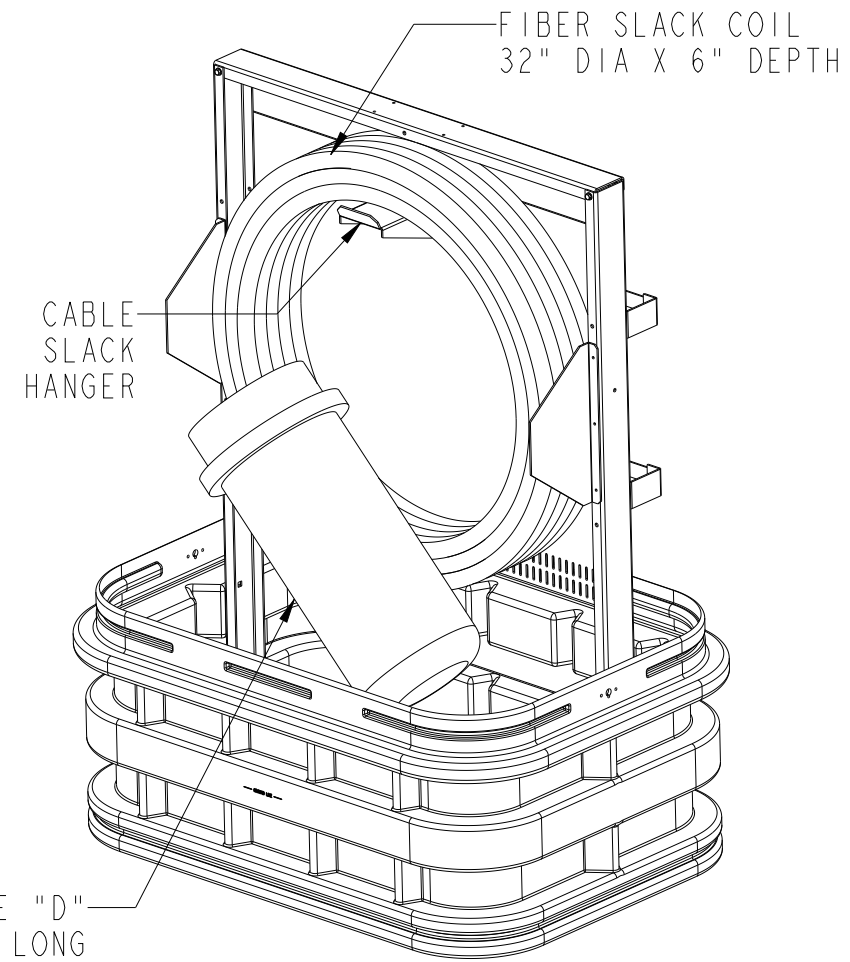

4

3

2

1

D

C

B

A

D

C

B

A

Charles Industries Ltd.
Telecommunications Group
Charles Center, 6000 Apollo Drive
Rolling Meadows, IL 60008
Telephone: 847-806-6300

SIZE A	DRAWING NO. COMBO-9500	ISS. REV.

THIS IS THE PROPERTY OF CHARLES INDUSTRIES LTD. AND SHALL NOT BE REPRODUCED, COPIED OR USED IN ANY MANNER DETRIMENTAL TO THEIR INTERESTS.

SCALE .075	CAD FILE NAME COMBO-9500	SHEET 1 of 2

3

2 DO NOT SCALE DRAWING

1