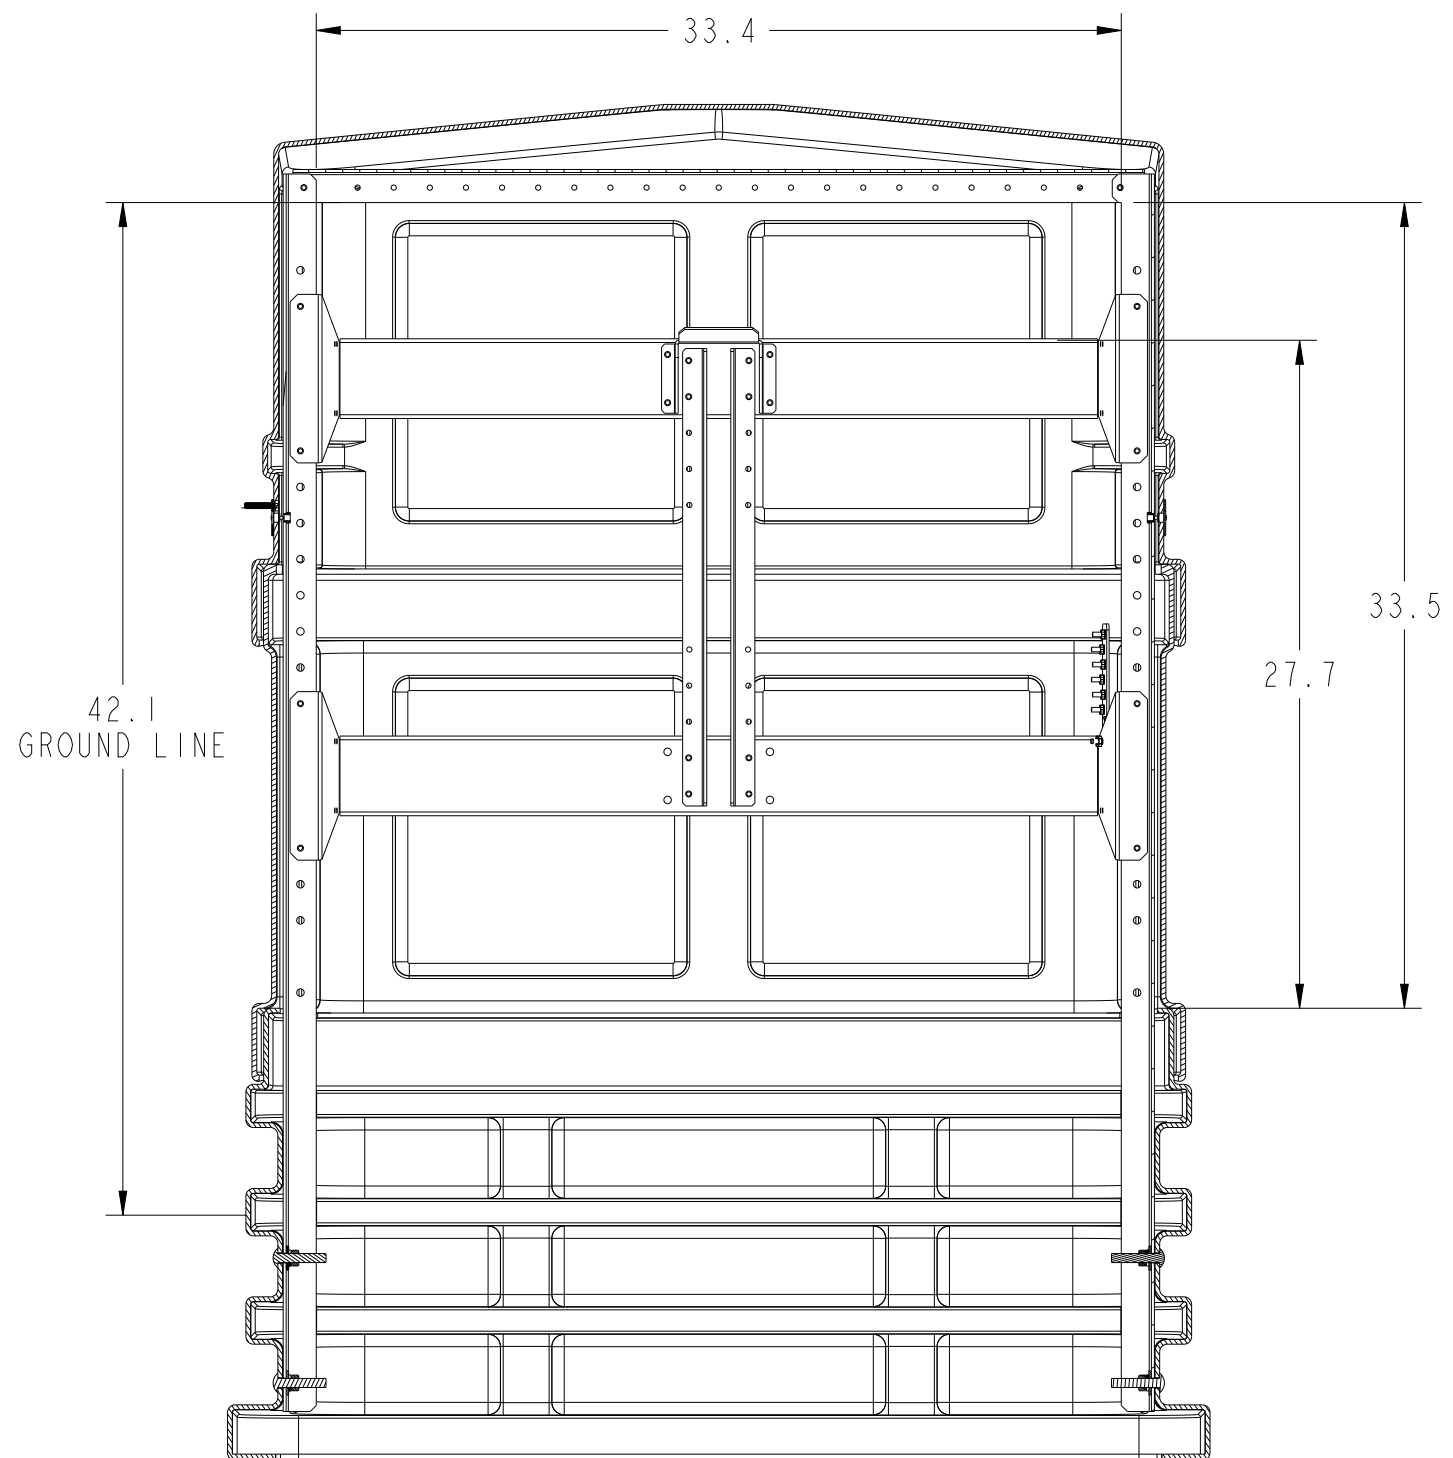

4

3

2

1

SECTION B-B