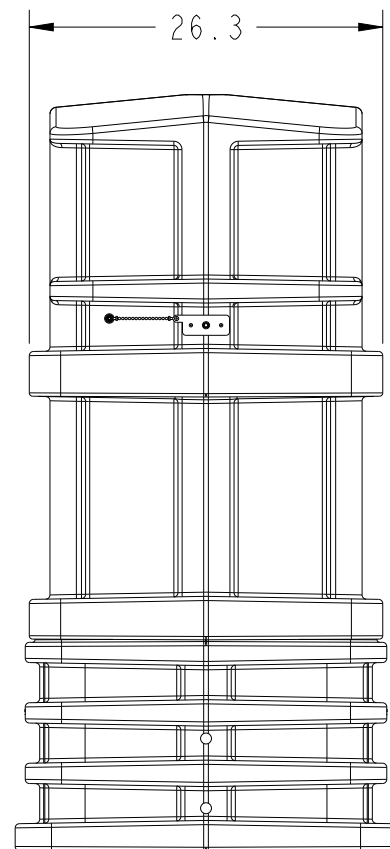

4

3

2

1

SIZE A	DRAWING NO. CMPH-850FN/ATT	ISS.
		REV.
SCALE .070	CAD FILE NAME CMPH-850FN-ATT	SHEET 1 of 2

THIS IS THE PROPERTY OF CHARLES INDUSTRIES LTD. AND SHALL NOT BE REPRODUCED, COPIED OR USED IN ANY MANNER DETRIMENTAL TO THEIR INTERESTS.

3

2 DO NOT SCALE DRAWING

1