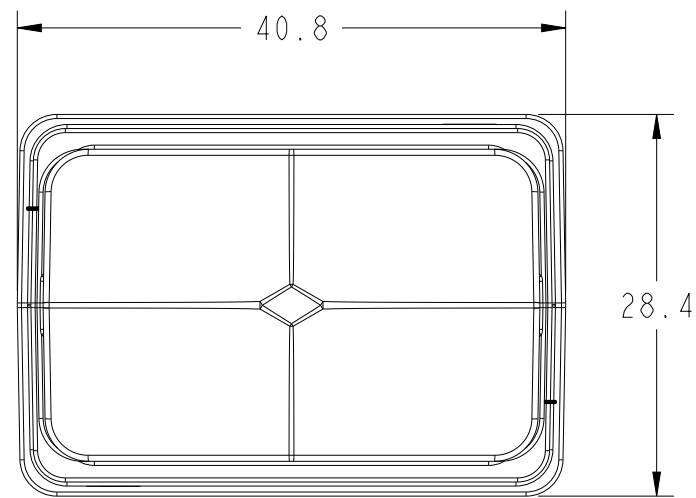

4

3

2

1

SIZE A	DRAWING NO. CMPH-850FN/ATT	ISS.
		REV.
SCALE .070	CAD FILE NAME CMPH-850FN-ATT	SHEET 1 of 2

THIS IS THE PROPERTY OF CHARLES INDUSTRIES LTD. AND SHALL NOT BE REPRODUCED, COPIED OR USED IN ANY MANNER DETRIMENTAL TO THEIR INTERESTS.

3

2 DO NOT SCALE DRAWING

1