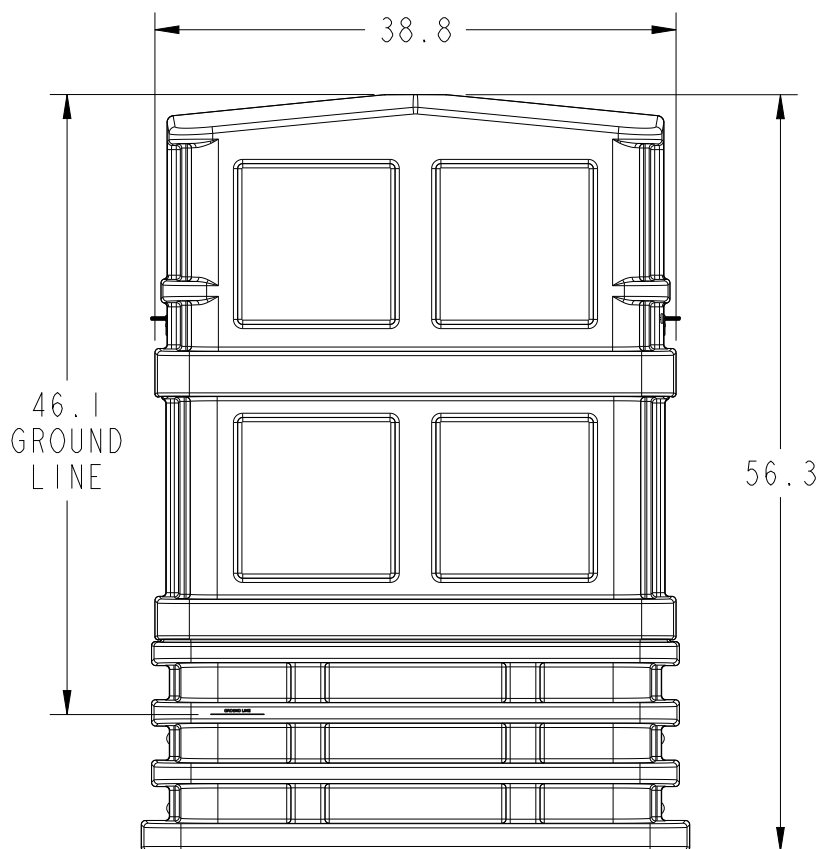

4

3

2

1

SIZE A	DRAWING NO. CMPH-850FN/ATT	ISS.
		REV.
SCALE .070	CAD FILE NAME CMPH-850FN-ATT	SHEET 1 of 2

THIS IS THE PROPERTY OF CHARLES INDUSTRIES LTD. AND SHALL NOT BE REPRODUCED, COPIED OR USED IN ANY MANNER DETRIMENTAL TO THEIR INTERESTS.

3

2 DO NOT SCALE DRAWING

1