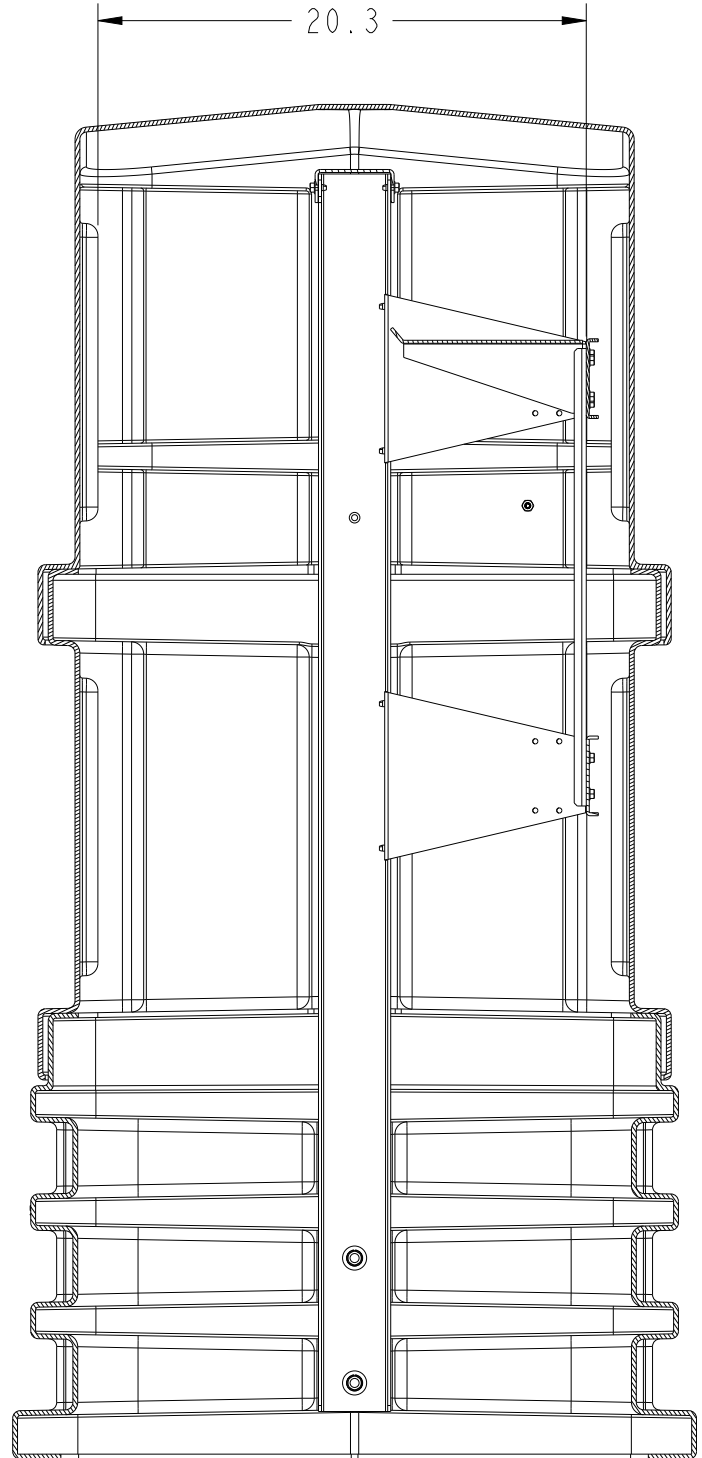

SECTION A-A

THIS IS THE PROPERTY OF CHARLES INDUSTRIES LTD. AND SHALL NOT BE REPRODUCED, COPIED OR USED IN ANY MANNER DETRIMENTAL TO THEIR INTERESTS.

SIZE A	DRAWING NO. CMPH-850FN/ATT	ISS.
		REV.
SCALE .125	CAD FILE NAME CMPH-850FN-ATT	SHEET 2 of 2

3

2 DO NOT SCALE DRAWING

1