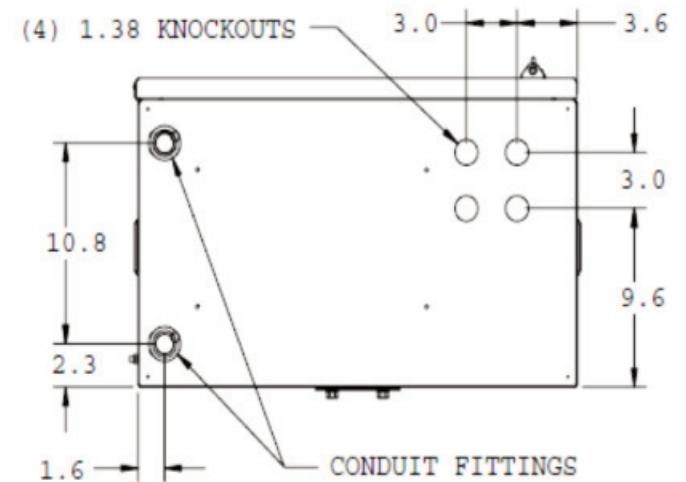

Equipment compartment features:

- Pad-lockable door handle, pin-in hex tool entry
- Door wind latch and door alarm switch
- 6RU of 23" rack space, EIA hole spacing
- -48VDC power supply shelf and controller
- AC rack-mount power panel
- 2x8-position ground bar

Prepared for AT&T
May 2016

Overall Dimensions	20"H x 26"W x 16.5"D
Equipment Chamber	12.5"H x 26"W x 16.5"D
Rack Space / Width	6RU / 23" EIA Standard
Eltek Power System	CI58D-ANL-VC1 Power Shelf, BC2000-A93-10VC 48V Controller, TPL10 Thermal Probe, 19" to 23" bracket
AC Power Cord	(1) 15 ft. cord with L5-15 plug
AC Receptacles	(1) 15A/125V Duplex GFCI, (1) L5-15 twistlock
AC Circuit Breaker	(1) 15A
Battery Chamber	7.5"H x 26"W x 20"D
Battery String	Up to two strings (4) 7.2Ah GT12080-HG GS Batteries (not included)
Bonding and Grounding	(1) 2x8 position 2-hole ground bar
Operating Temperature Range	-40° to +149°F
Humidity	-0 to 95% (non-condensing)
Color	Off-White
Construction	1/8" Welded Aluminum
Weight (Empty)	90 lbs.
Mounting	Wall or H-Frame, Pole Mount Kit optional (97-CABPMTKIT)

OG-OSP028-E16

<u>Charles Part #</u>	<u>Description</u>	<u>OIN</u>	<u>OSPCM Code</u>
CUBE-RL2000B-A	Charles CUBE External Power Cabinet with Rectifier Shelf and Battery Backup	ATT.100089347	CUBE-RL2000B-A
97-CABPMTKIT	Optional Pole Mount Kit for CUBE-RL2000B-A External Power Cabinet	ATT.100089348	97-CABPMTKIT

Charles Universal Broadband Enclosures (CUBE) RL 2000B-A Series

FRONT VIEW

SIDE VIEW

BOTTOM VIEW

All measurements given in inches.

For additional product information, please visit www.charlesindustries.com