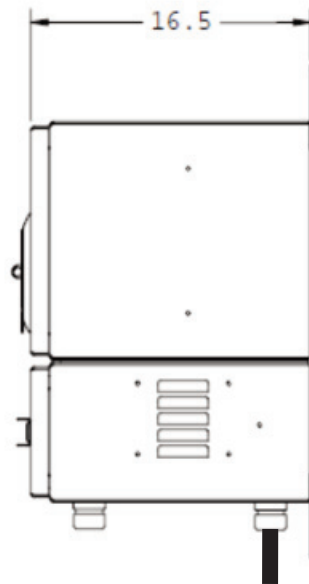

Equipment compartment features:

- Pad-lockable door handle, pin-in hex tool entry
- Door wind latch and door alarm switch
- 6RU of 23" rack space, EIA hole spacing
- -48VDC power supply shelf and controller
- AC rack-mount power panel
- 2x8-position ground bar

Prepared for AT&T
May 2016

Overall Dimensions	20"H x 26"W x 16.5"D
Equipment Chamber	12.5"H x 26"W x 16.5"D
Rack Space / Width	6RU / 23" EIA Standard
Eltek Power System	CI58D-ANL-VC1 Power Shelf, BC2000-A93-10VC 48V Controller, TPL10 Thermal Probe, 19" to 23" bracket
AC Power Cord	(1) 15 ft. cord with L5-15 plug
AC Receptacles	(1) 15A/125V Duplex GFCI, (1) L5-15 twistlock
AC Circuit Breaker	(1) 15A
Battery Chamber	7.5"H x 26"W x 20"D
Battery String	Up to two strings (4) 7.2Ah GT12080-HG GS Batteries (not included)
Bonding and Grounding	(1) 2x8 position 2-hole ground bar
Operating Temperature Range	-40° to +149°F
Humidity	-0 to 95% (non-condensing)
Color	Off-White
Construction	1/8" Welded Aluminum
Weight (Empty)	90 lbs.
Mounting	Wall or H-Frame, Pole Mount Kit optional (97-CABPMTKIT)

OG-OSP028-E16

<u>Charles Part #</u>	<u>Description</u>	<u>OIN</u>	<u>OSPCM Code</u>
CUBE-RL2000B-A	Charles CUBE External Power Cabinet with Rectifier Shelf and Battery Backup	ATT.100089347	CUBE-RL2000B-A
97-CABPMTKIT	Optional Pole Mount Kit for CUBE-RL2000B-A External Power Cabinet	ATT.100089348	97-CABPMTKIT

Charles Universal Broadband Enclosures (CUBE) RL 2000B-A Series

FRONT VIEW

SIDE VIEW

BOTTOM VIEW

All measurements given in inches.

For additional product information, please visit www.charlesindustries.com