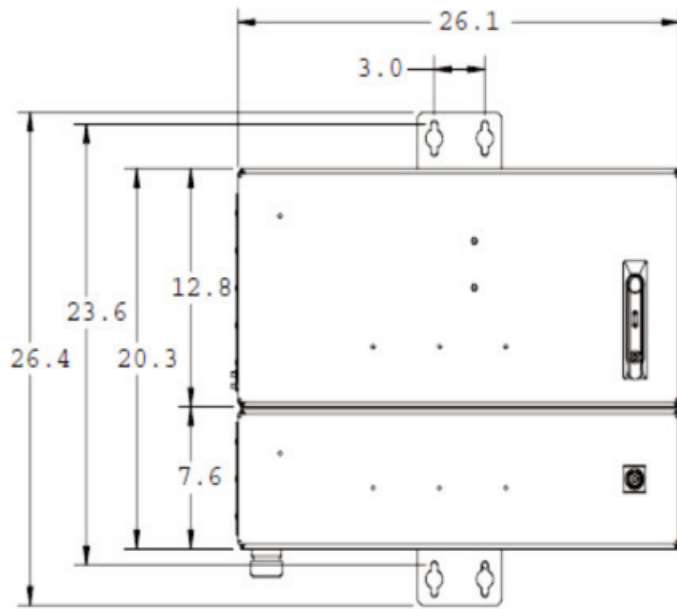

Equipment compartment features:

- Pad-lockable door handle, pin-in hex tool entry
- Door wind latch and door alarm switch
- 6RU of 23" rack space, EIA hole spacing
- -48VDC power supply shelf and controller
- AC rack-mount power panel
- 2x8-position ground bar

Prepared for AT&T
May 2016

Overall Dimensions	20"H x 26"W x 16.5"D
Equipment Chamber	12.5"H x 26"W x 16.5"D
Rack Space / Width	6RU / 23" EIA Standard
Eltek Power System	CI58D-ANL-VC1 Power Shelf, BC2000-A93-10VC 48V Controller, TPL10 Thermal Probe, 19" to 23" bracket
AC Power Cord	(1) 15 ft. cord with L5-15 plug
AC Receptacles	(1) 15A/125V Duplex GFCI, (1) L5-15 twistlock
AC Circuit Breaker	(1) 15A
Battery Chamber	7.5"H x 26"W x 20"D
Battery String	Up to two strings (4) 7.2Ah GT12080-HG GS Batteries (not included)
Bonding and Grounding	(1) 2x8 position 2-hole ground bar
Operating Temperature Range	-40° to +149°F
Humidity	-0 to 95% (non-condensing)
Color	Off-White
Construction	1/8" Welded Aluminum
Weight (Empty)	90 lbs.
Mounting	Wall or H-Frame, Pole Mount Kit optional (97-CABPMTKIT)

OG-OSP028-E16

<u>Charles Part #</u>	<u>Description</u>	<u>OIN</u>	<u>OSPCM Code</u>
CUBE-RL2000B-A	Charles CUBE External Power Cabinet with Rectifier Shelf and Battery Backup	ATT.100089347	CUBE-RL2000B-A
97-CABPMTKIT	Optional Pole Mount Kit for CUBE-RL2000B-A External Power Cabinet	ATT.100089348	97-CABPMTKIT

Charles Universal Broadband Enclosures (CUBE) RL 2000B-A Series

FRONT VIEW

SIDE VIEW

BOTTOM VIEW

All measurements given in inches.

For additional product information, please visit www.charlesindustries.com