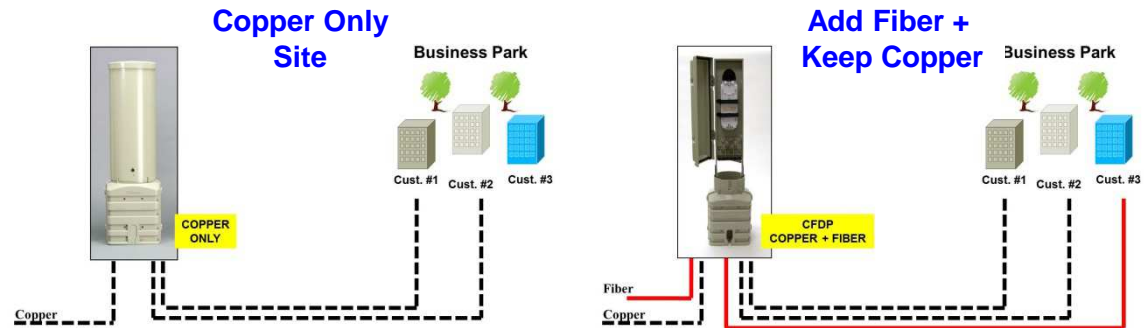

CFDP COPPER / FIBER ENCLOSURE SOLUTION FIBER TO THE BUSINESS APPLICATIONS

APPLICATION BENEFITS

- Consolidate existing copper pedestal
- Reduces pedestal farm
- Keeps access to fiber behind secondary closed door
- Up to 48 fiber splices and 200 pair copper splices

Description	Charles Part No.	AT&T OIN
8" CFDP copper/fiber splice pedestal, includes one (1) hinged fiber splice tray, two (2) copper ladder bars	CFDP 8-ECS/BS0	ATT.100004177
8" CFDP copper/fiber splice pedestal, includes one (1) hinged fiber splice tray, two (2) copper ladder bars, one (1) <u>30" mounting stake</u>	CFDP 8-ECS/BST	ATT.100004181
Add on fiber splice tray with mounting hinge, 12 fibers / tray	97-FIBR24HTRAY	ATT.100088172