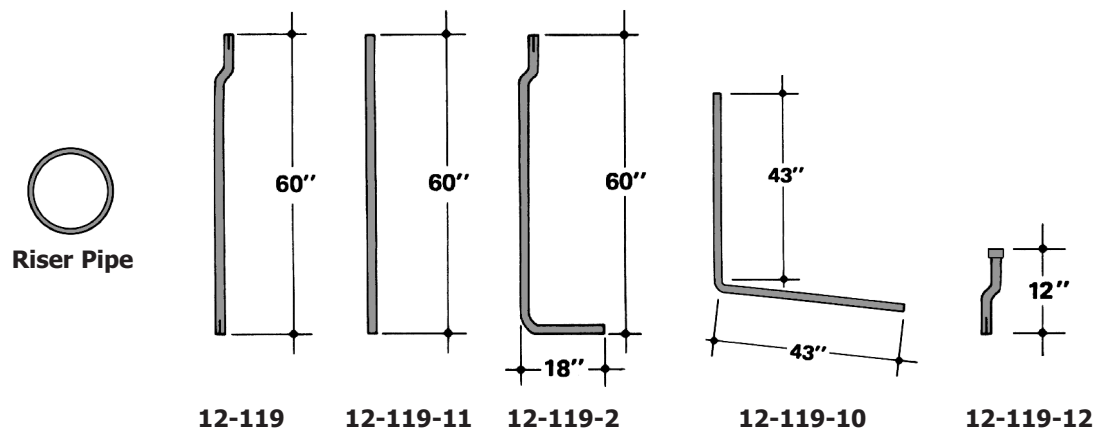

Accessories and Replacement Parts for CMPH Multi-Purpose Housings

APROMS #	Oracle #	Description	Charles Part #
167041763		BONDING PLATE KIT 6 POSITION CMPH	...CMPH-GND
	ATT.100004019	MOUNTING STAKE KIT 30" WITH HARDWARE 1 PCS (MINIMUM ORDER = 10 PCS)	...UMS30-STD
316134733	ATT.100004099	MOUNTING STAKE KIT 42" WITH MOUNTING HARDWARE 1 PCS (MINIMUM ORDER = 10 PCS)	...UMS42-STD

Copper Riser Pipes and Wire Guards

APROMS #	Oracle #	Description	Charles Part #
300032026	ATT.100064137	RISER PIPE 12-119, 7/8" OUTER DIAMETER, 5' STRAIGHT WITH OFFSET AND NOTCH, BULK	...12-119
361002249	ATT.100005121	RISER PIPE 12-119-10, 7/8" OUTER DIAMETER, 43" 78 DEGREE L-BEND ELBOW, NO OFFSET, 60 PCS	...12-119-10
363002940	ATT.100005113	RISER PIPE 12-119-11, 7/8" OUTER DIAMETER, 5' STRAIGHT, NO OFFSET, BULK	...12-119-11
526901947	ATT.100005177	RISER PIPE 12-119-12, 7/8" OUTER DIAMETER, 12" STRAIGHT WITH OFFSET AND NOTCH, 30 PCS	...12-119-12
233930817	ATT.100017175	RISER PIPE 12-119-2, 7/8" OUTER DIAMETER, 5' L-BEND ELBOW WITH OFFSET AND NOTCH, BULK	...12-119-2
300032042	ATT.100064138	RISER CLAMP 14-44 BULK, SIZED FOR 12-119 7/8" OUTER DIAMETER RISERS	...14-44
363002932	ATT.100005143	RISER COUPLER 14-50, SIZED FOR 12-119 7/8" OUTER DIAMETER RISERS	...14-50