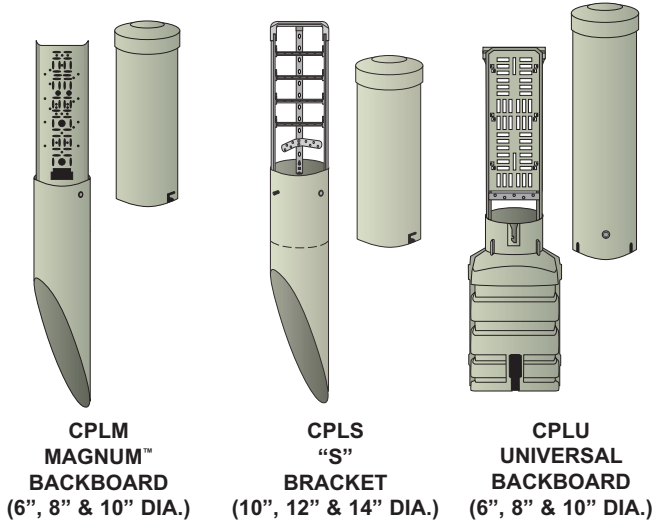

Accessories and Replacement Parts for CMPH Multi-Purpose Housings

APROMS #	Oracle #	Description	Charles Part #
167041763		BONDING PLATE KIT 6 POSITION CMPH	...CMPH-GND
	ATT.100004019	MOUNTING STAKE KIT 30" WITH HARDWARE 1 PCS (MINIMUM ORDER = 10 PCS)	...UMS30-STD
316134733	ATT.100004099	MOUNTING STAKE KIT 42" WITH MOUNTING HARDWARE 1 PCS (MINIMUM ORDER = 10 PCS)	...UMS42-STD

Copper Riser Pipes and Wire Guards

APROMS #	Oracle #	Description	Charles Part #
300032026	ATT.100064137	RISER PIPE 12-119, 7/8" OUTER DIAMETER, 5' STRAIGHT WITH OFFSET AND NOTCH, BULK	...12-119
361002249	ATT.100005121	RISER PIPE 12-119-10, 7/8" OUTER DIAMETER, 43" 78 DEGREE L-BEND ELBOW, NO OFFSET, 60 PCS	...12-119-10
363002940	ATT.100005113	RISER PIPE 12-119-11, 7/8" OUTER DIAMETER, 5' STRAIGHT, NO OFFSET, BULK	...12-119-11
526901947	ATT.100005177	RISER PIPE 12-119-12, 7/8" OUTER DIAMETER, 12" STRAIGHT WITH OFFSET AND NOTCH, 30 PCS	...12-119-12
233930817	ATT.100017175	RISER PIPE 12-119-2, 7/8" OUTER DIAMETER, 5' L-BEND ELBOW WITH OFFSET AND NOTCH, BULK	...12-119-2
300032042	ATT.100064138	RISER CLAMP 14-44 BULK, SIZED FOR 12-119 7/8" OUTER DIAMETER RISERS	...14-44
363002932	ATT.100005143	RISER COUPLER 14-50, SIZED FOR 12-119 7/8" OUTER DIAMETER RISERS	...14-50

Charles Industries Pedlock® CPLM, CPLS, CPLU & CPLT Closures

The Original Non-Metallic Closures for Copper Splicing

Bracket / Backboard Options

Base / Stake Options

Splice Capacities

CPLM 6"	433 cu. in.	350 total pairs
CPLM 8"	750 cu. in.	500 total pairs
CPLM 10"	1,325 cu. in.	800 total pairs
CPLS 10"	2,230 cu. in.	1,200 total pairs
CPLS 12"	2,585 cu. in.	1,800 total pairs
CPLS 14"	4,350 cu. in.	2,400 total pairs
CPLU 6"	433 cu. in.	400 total pairs
CPLU 8"	750 cu. in.	600 total pairs
CPLU 10"	1,325 cu. in.	900 total pairs
CMPH	11,500 cu. in.	3,600 total pairs