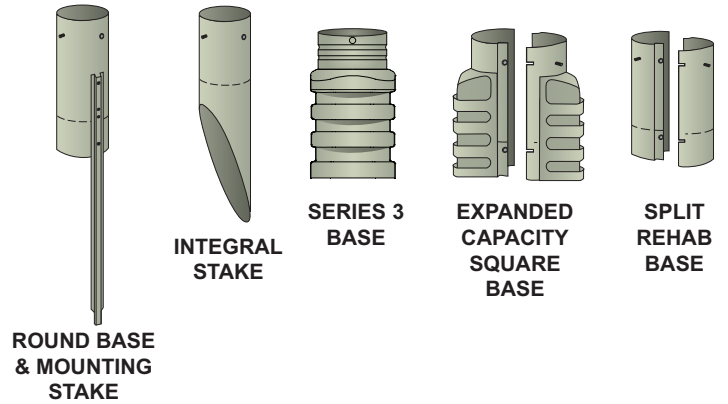

Accessories and Replacement Parts for CMPH Multi-Purpose Housings

APROMS #	Oracle #	Description	Charles Part #
167041763		BONDING PLATE KIT 6 POSITION CMPH	...CMPH-GND
	ATT.100004019	MOUNTING STAKE KIT 30" WITH HARDWARE 1 PCS (MINIMUM ORDER = 10 PCS)	...UMS30-STD
316134733	ATT.100004099	MOUNTING STAKE KIT 42" WITH MOUNTING HARDWARE 1 PCS (MINIMUM ORDER = 10 PCS)	...UMS42-STD

Copper Riser Pipes and Wire Guards

APROMS #	Oracle #	Description	Charles Part #
300032026	ATT.100064137	RISER PIPE 12-119, 7/8" OUTER DIAMETER, 5' STRAIGHT WITH OFFSET AND NOTCH, BULK	...12-119
361002249	ATT.100005121	RISER PIPE 12-119-10, 7/8" OUTER DIAMETER, 43" 78 DEGREE L-BEND ELBOW, NO OFFSET, 60 PCS	...12-119-10
363002940	ATT.100005113	RISER PIPE 12-119-11, 7/8" OUTER DIAMETER, 5' STRAIGHT, NO OFFSET, BULK	...12-119-11
526901947	ATT.100005177	RISER PIPE 12-119-12, 7/8" OUTER DIAMETER, 12" STRAIGHT WITH OFFSET AND NOTCH, 30 PCS	...12-119-12
233930817	ATT.100017175	RISER PIPE 12-119-2, 7/8" OUTER DIAMETER, 5' L-BEND ELBOW WITH OFFSET AND NOTCH, BULK	...12-119-2
300032042	ATT.100064138	RISER CLAMP 14-44 BULK, SIZED FOR 12-119 7/8" OUTER DIAMETER RISERS	...14-44
363002932	ATT.100005143	RISER COUPLER 14-50, SIZED FOR 12-119 7/8" OUTER DIAMETER RISERS	...14-50

Charles Industries Pedlock® CPLM, CPLS, CPLU & CPLT Closures

The Original Non-Metallic Closures for Copper Splicing

Bracket / Backboard Options

Base / Stake Options

Splice Capacities

CPLM 6"	433 cu. in.	350 total pairs
CPLM 8"	750 cu. in.	500 total pairs
CPLM 10"	1,325 cu. in.	800 total pairs
CPLS 10"	2,230 cu. in.	1,200 total pairs
CPLS 12"	2,585 cu. in.	1,800 total pairs
CPLS 14"	4,350 cu. in.	2,400 total pairs
CPLU 6"	433 cu. in.	400 total pairs
CPLU 8"	750 cu. in.	600 total pairs
CPLU 10"	1,325 cu. in.	900 total pairs
CMPH	11,500 cu. in.	3,600 total pairs