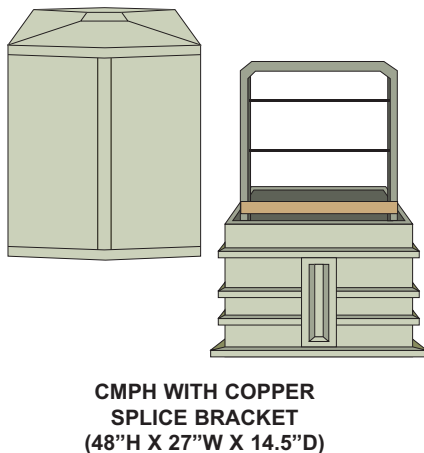

CMPH Multi-Purpose Housings