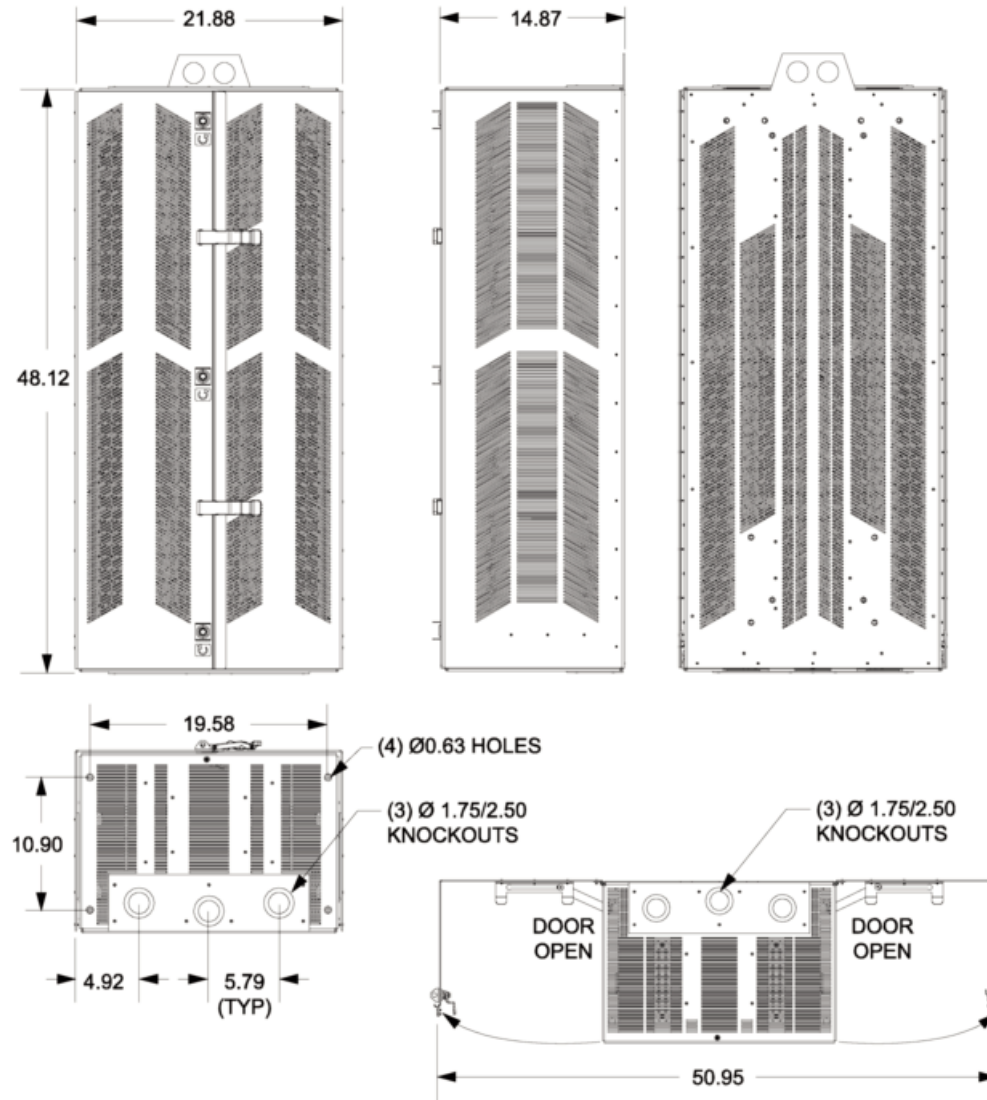

Several color options are available, see chart on page 2 for standard options.
Several color options are available, see chart on page 2 for standard options.

Dimensions and Weight:

SHRD52-107	19"Hx23"Wx16"D, approx. 49 lbs.
SHRD52-601	64"Hx23"Wx14"D, approx. 100 lbs.
SHRD52-991	48"Hx22"Wx15"D, approx. 78 lbs.

SHRD52 Concealment Shrouds

Pole Mount Shrouds for Remote Radio Heads

SHRD52-107 DIMENSIONS

All dimension in inches.

SHRD52 Concealment Shrouds

Pole Mount Shrouds for Remote Radio Heads

SHRD52-601 DIMENSIONS

All dimension in inches.

SHRD52 Concealment Shrouds

Pole Mount Shrouds for Remote Radio Heads

SHRD52-991 DIMENSIONS

All dimension in inches.