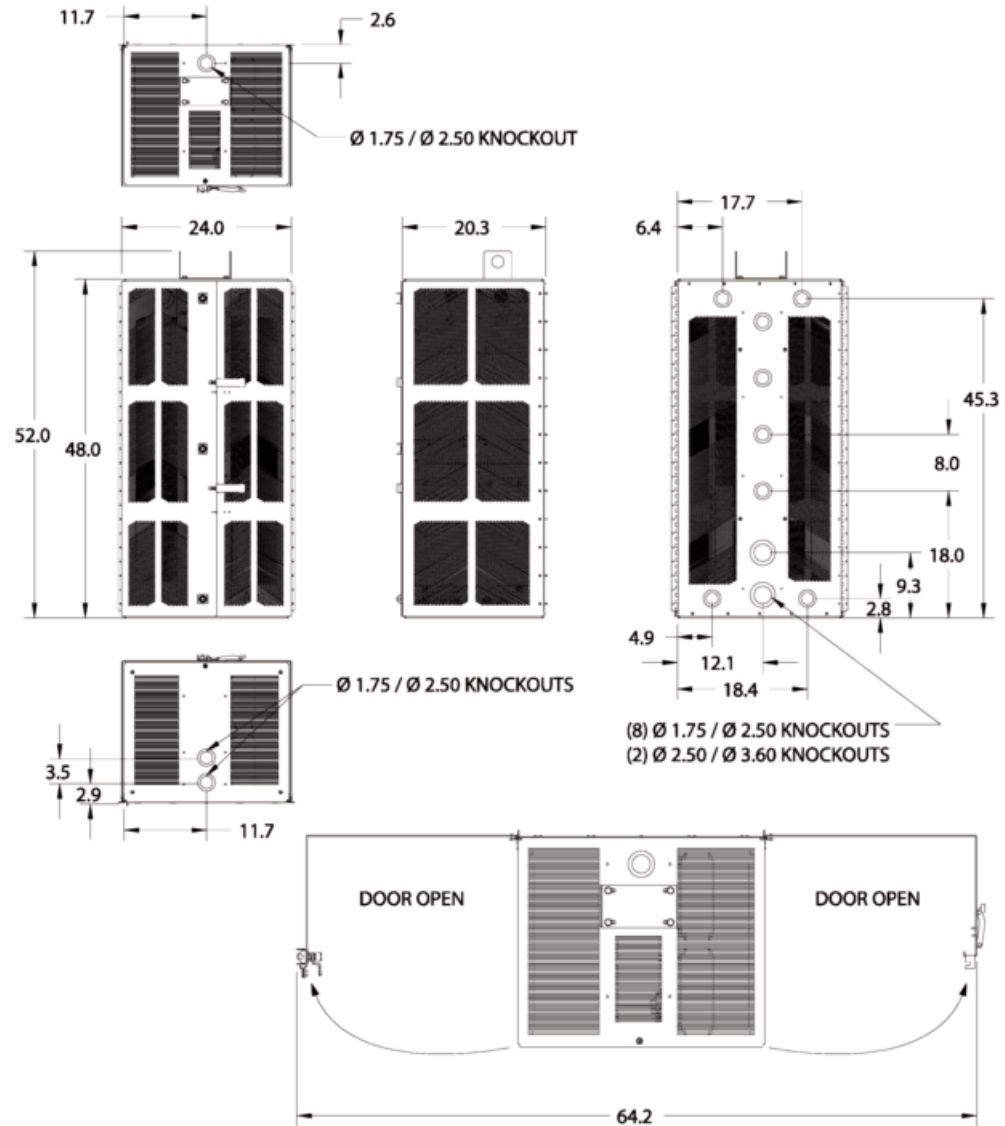

Several color options are available, see chart on page 2 for standard options.
Several color options are available, see chart on page 2 for standard options.

Dimensions and Weight:

SHRD52-107	19"Hx23"Wx16"D, approx. 49 lbs.
SHRD52-601	64"Hx23"Wx14"D, approx. 100 lbs.
SHRD52-991	48"Hx22"Wx15"D, approx. 78 lbs.

SHRD52 Concealment Shrouds

Pole Mount Shrouds for Remote Radio Heads

SHRD52-107 DIMENSIONS

All dimension in inches.

SHRD52 Concealment Shrouds

Pole Mount Shrouds for Remote Radio Heads

SHRD52-601 DIMENSIONS

All dimension in inches.

SHRD52 Concealment Shrouds

Pole Mount Shrouds for Remote Radio Heads

SHRD52-991 DIMENSIONS

All dimension in inches.