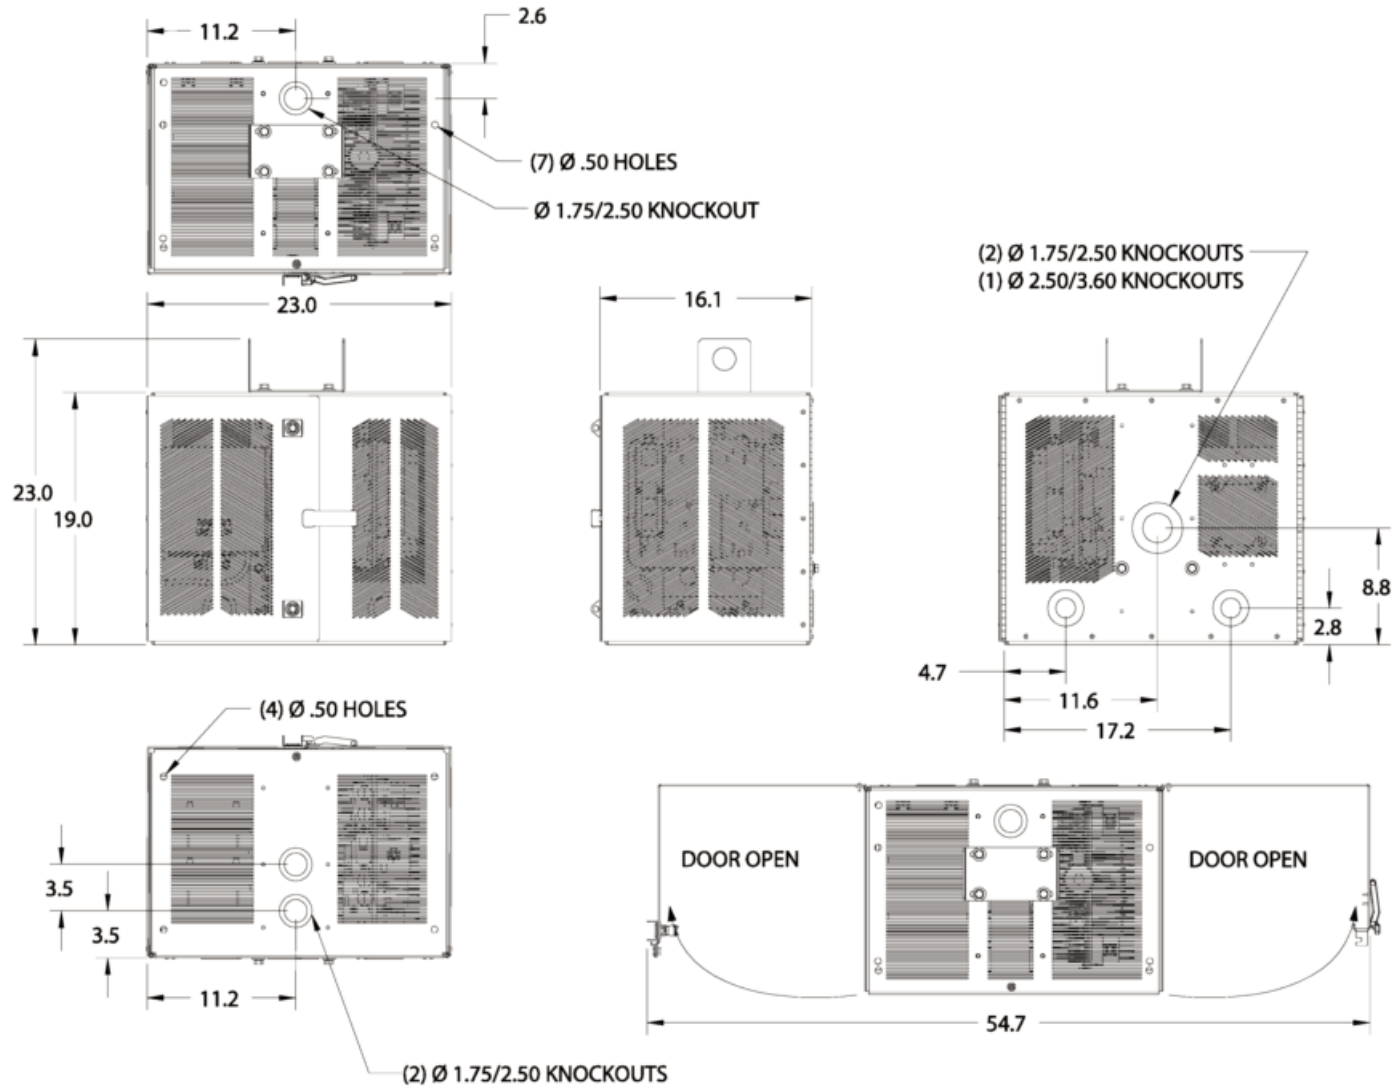

SHRD52 Concealment Shrouds

Pole Mount Shrouds for Remote Radio Heads

SHRD52-107 DIMENSIONS

All dimension in inches.