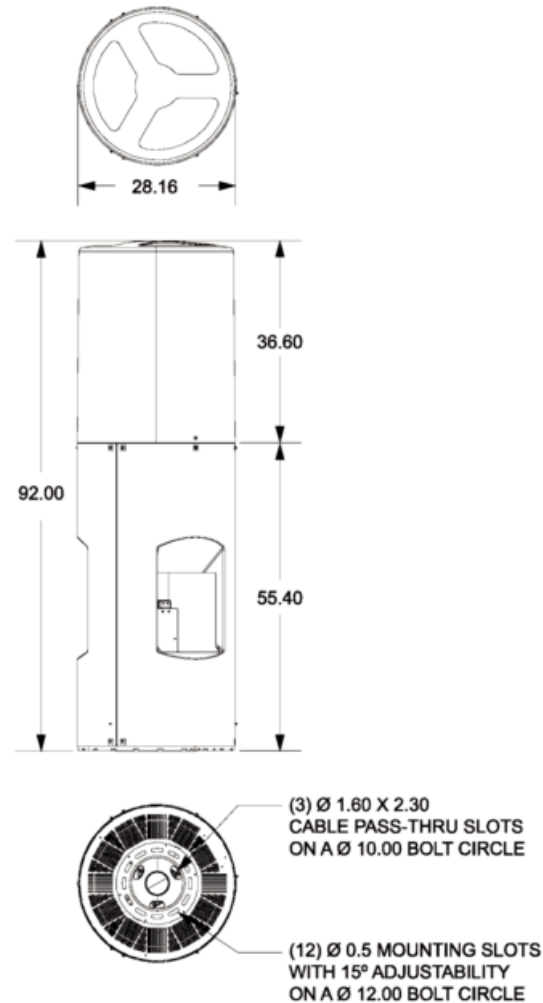

## Pole-Top Radio Shrouds

SHRD5-3728 DIMENSIONS (in.)

SHRD5-6016 DIMENSIONS (in.)

SHRD5-7022 DIMENSIONS (in.)

All dimensions given in inches.

## Pole-Top Radio Shrouds

SHRD5-7118 DIMENSIONS (in.)

SHRD5-9228 DIMENSIONS (in.)

EXAMPLE OF SHROUD INTERIOR  
CENTRAL MAST WITH  
CUSTOMER-SUPPLIED RADIOS  
ATTACHED TO RRH MOUNTING BRACKETS

(SHRD5-7022 shown)