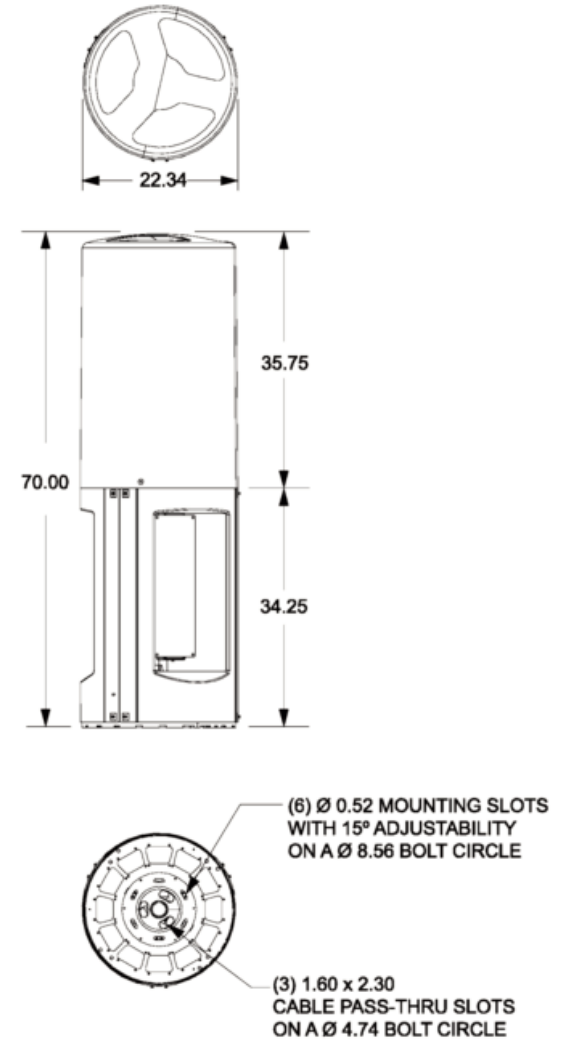

## Pole-Top Radio Shrouds

SHRD5-3728 DIMENSIONS (in.)

SHRD5-6016 DIMENSIONS (in.)

SHRD5-7022 DIMENSIONS (in.)

All dimensions given in inches.

## Pole-Top Radio Shrouds

SHRD5-7118 DIMENSIONS (in.)

SHRD5-9228 DIMENSIONS (in.)

EXAMPLE OF SHROUD INTERIOR  
CENTRAL MAST WITH  
CUSTOMER-SUPPLIED RADIOS  
ATTACHED TO RRH MOUNTING BRACKETS

(SHRD5-7022 shown)