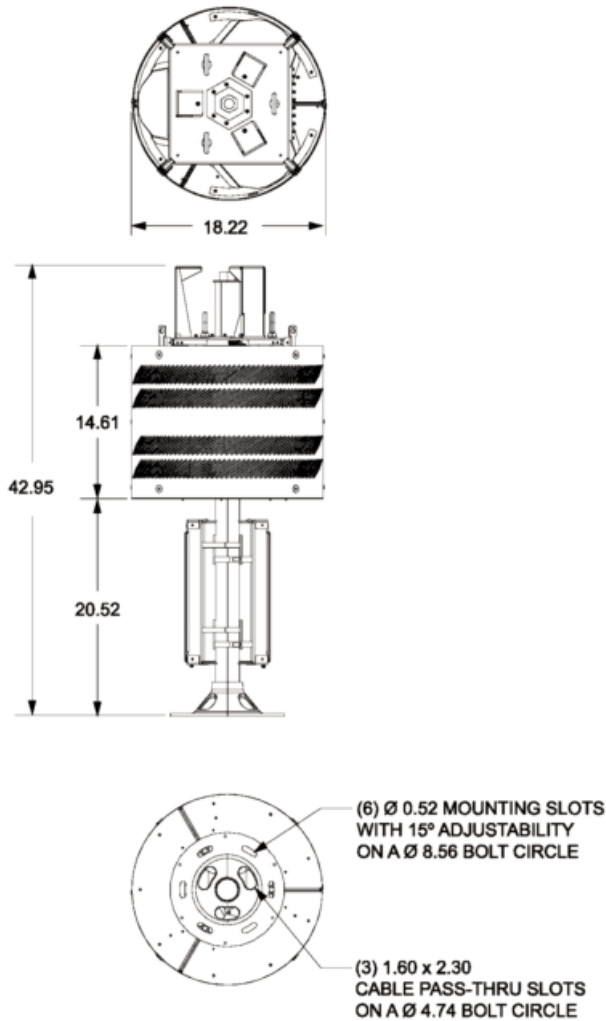

SHRD5 Concealment Shrouds

Pole-Top Radio Shrouds

SHRD5-7118 DIMENSIONS (in.)