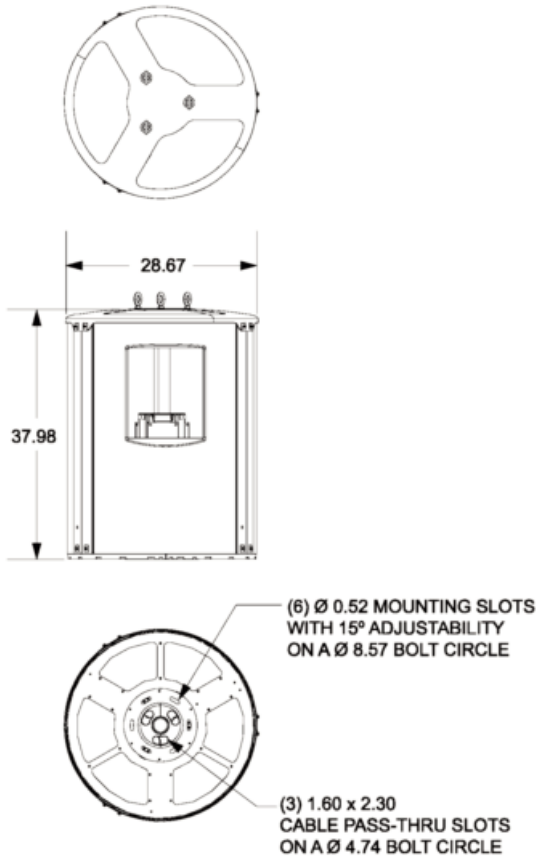

SHRD5 Concealment Shrouds

Pole-Top Radio Shrouds

SHRD5-3728 DIMENSIONS (in.)