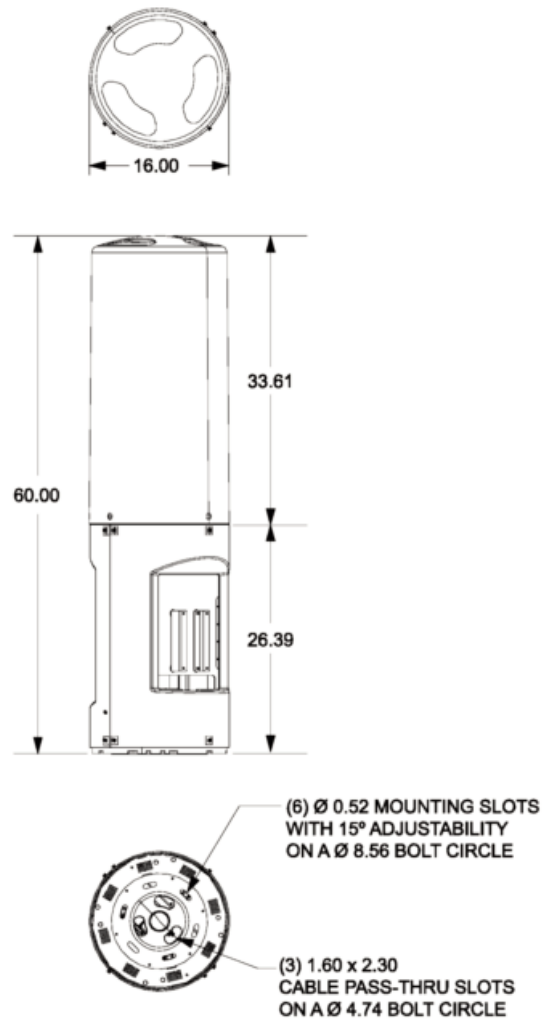

## Pole-Top Radio Shrouds

SHRD5-3728 DIMENSIONS (in.)

SHRD5-6016 DIMENSIONS (in.)

SHRD5-7022 DIMENSIONS (in.)

All dimensions given in inches.