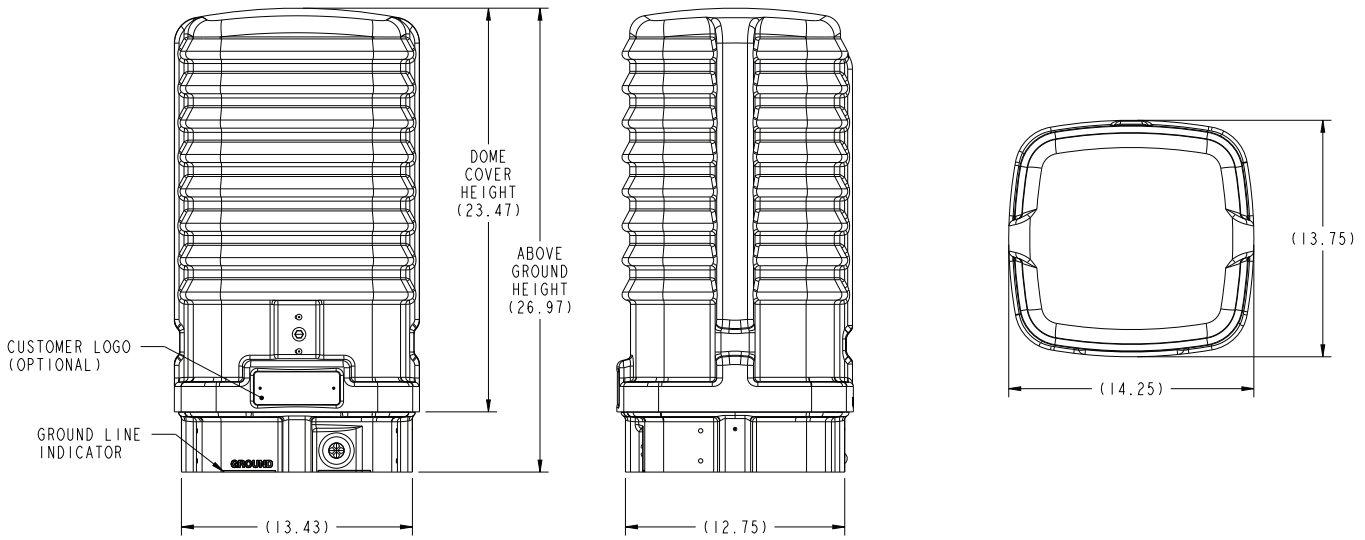

Outline Dimensions: Pedestals

All dimensions are in inches

B05SS07V20B04BB