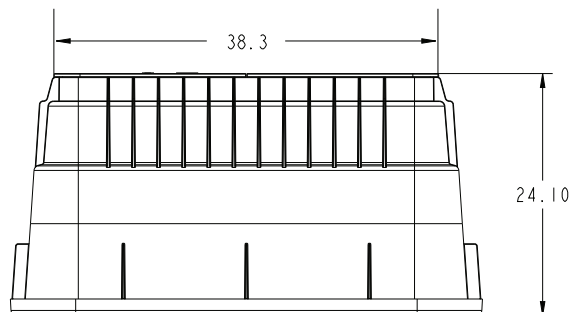

The vaults come with a split cover with an opening to mount the pedestal and run fiber on one half and easy access to the below grade storage area on the other half. There are two sizes available: 17x30x18 inches or 24x36x24 inches.

The pedestals come with a mounting stake that includes a C-strand bracket along with hardware to mount the pedestal base to the vault. They include a self-latching standard 7/16" quarter turn hex lock. The pedestals are available in two sizes. The B05 is 12x12 inches internal with a 24" dome. The Z06 is 12x12 inches internal with a 30" dome. The standard color is light green. Either size pedestal can be installed onto to either size vault.

# Outline Dimensions: Vaults

All dimensions are in inches

P173018YBGTHXXX

P243624YGBTHXXX

# Outline Dimensions: Pedestals

All dimensions are in inches