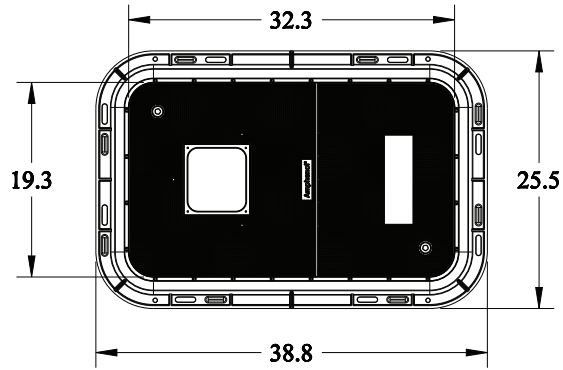

The vaults come with a split cover with an opening to mount the pedestal and run fiber on one half and easy access to the below grade storage area on the other half. There are two sizes available: 17x30x18 inches or 24x36x24 inches.

The pedestals come with a mounting stake that includes a C-strand bracket along with hardware to mount the pedestal base to the vault. They include a self-latching standard 7/16" quarter turn hex lock. The pedestals are available in two sizes. The B05 is 12x12 inches internal with a 24" dome. The Z06 is 12x12 inches internal with a 30" dome. The standard color is light green. Either size pedestal can be installed onto to either size vault.

# Outline Dimensions: Vaults

All dimensions are in inches

P173018YBGTHXXX

P243624YGBTHXXX

# Outline Dimensions: Pedestals

All dimensions are in inches