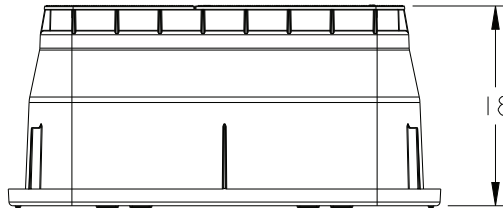

The vaults come with a split cover with an opening to mount the pedestal and run fiber on one half and easy access to the below grade storage area on the other half. There are two sizes available: 17x30x18 inches or 24x36x24 inches.

The pedestals come with a mounting stake that includes a C-strand bracket along with hardware to mount the pedestal base to the vault. They include a self-latching standard 7/16" quarter turn hex lock. The pedestals are available in two sizes. The B05 is 12x12 inches internal with a 24" dome. The Z06 is 12x12 inches internal with a 30" dome. The standard color is light green. Either size pedestal can be installed onto to either size vault.

# Outline Dimensions: Vaults

All dimensions are in inches

P173018YBGTHXXX

P243624YGBTHXXX

# Outline Dimensions: Pedestals

All dimensions are in inches