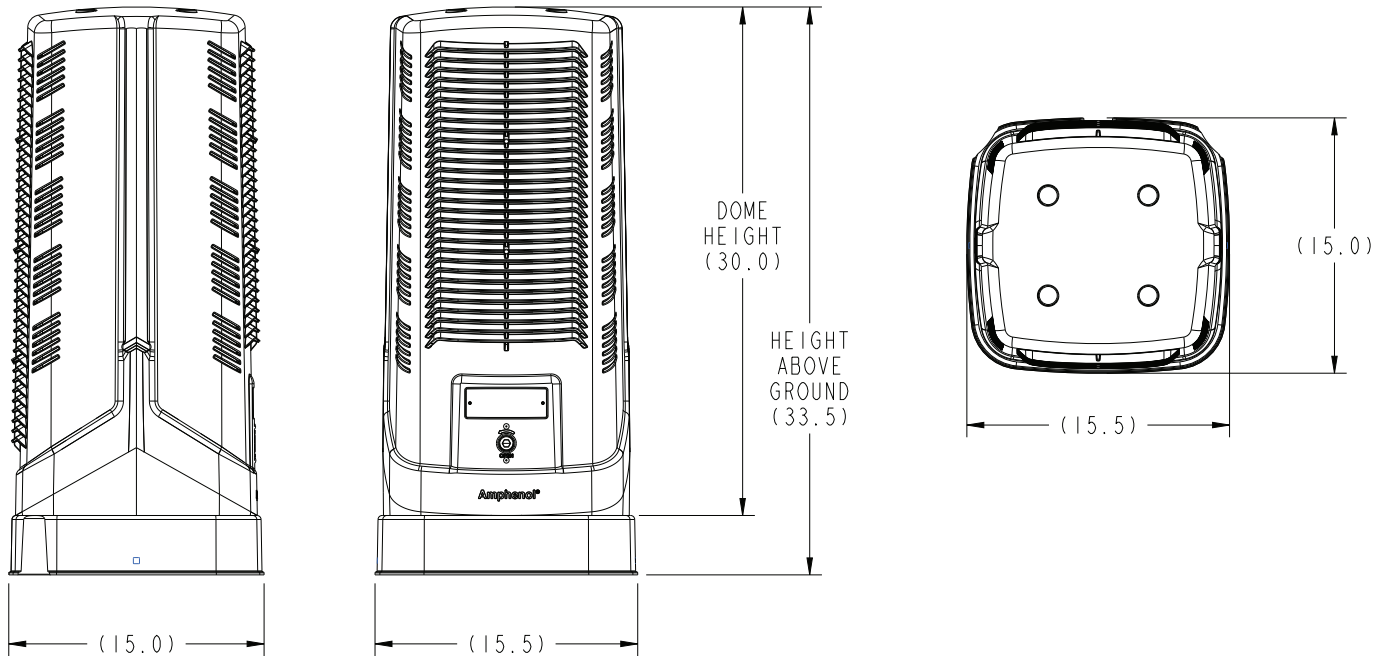

Z06SS07-20B04BB