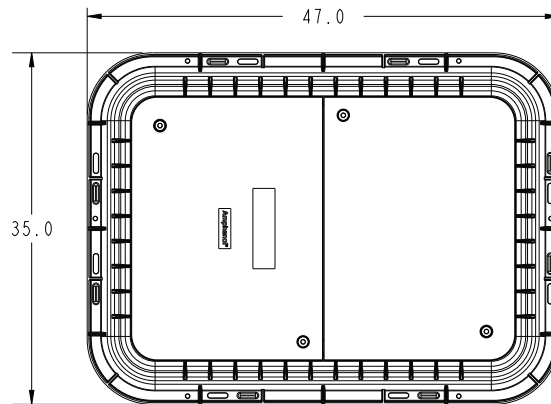

The vaults come with a split cover with an opening to mount the pedestal and run fiber on one half and easy access to the below grade storage area on the other half. There are two sizes available: 17x30x18 inches or 24x36x24 inches.

The pedestals come with a mounting stake that includes a C-strand bracket along with hardware to mount the pedestal base to the vault. They include a self-latching standard 7/16" quarter turn hex lock. The pedestals are available in two sizes. The B05 is 12x12 inches internal with a 24" dome. The Z06 is 12x12 inches internal with a 30" dome. The standard color is light green. Either size pedestal can be installed onto to either size vault.

# Outline Dimensions: Vaults

All dimensions are in inches

P173018YBGTHXXX

P243624YGBTHXXX

# Outline Dimensions: Pedestals

All dimensions are in inches