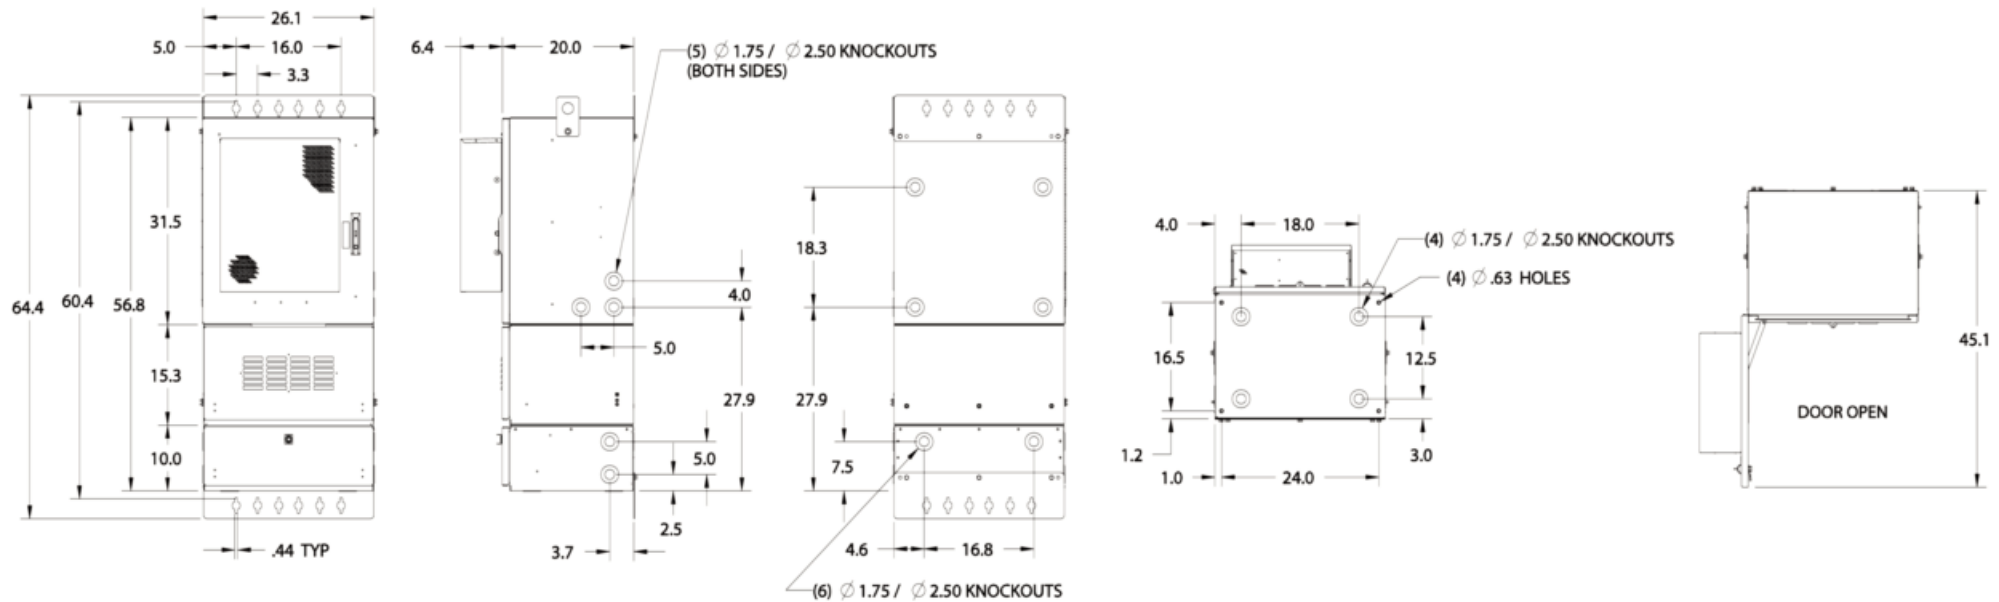

- Bonding & Grounding Two (2) 8 Position, 2-Hole Ground Bars in equipment and customer compartments
- Cable Entrance Four (4) 1.75/2.5" Double Knockouts per Chamber, accommodates 1.0" conduit fittings. Two (2) 1.25" Grommets Holes between Equipment and Customer Chambers for Ethernet/Fiber Drop Cabling
- Thermal Management. 2K BTU Air Conditioner, or 900 Watt Heat Exchanger, with optional 100W Heater pad in the battery compartment
- Color Off-White
- Construction 1/8" Welded Aluminum
- Mounting Wall or H-Frame, Pole Mount Kit optional (97-CABPMTKIT)

Charles Part #	Overall Dimensions	RU	Mounting Rails	Equipment Chamber Door	Equip. Chamber Dimensions	Battery Chamber Dimensions	Handoff Chamber Dimensions	Load Center	Thermal Specs	Integrated Power	Weight Empty (lbs.)
CUBE-RL3000B-B	27x26x16.5	14	23" Fixed Rail	Front	13x26x16.5	7x26x16.5	7x26x16.5	AC Panel	None	—	100
CUBE-RL30731VB1	49x28x20	12	19" Fixed Rail	Front	24x28x20	13x28x20	12x28x20	8 Position	2K BTU AC	—	200
CUBE-RL30731VB2	49x28x20	12	19" Fixed Rail	Front	24x28x20	13x28x20	12x28x20	8 Position	2K BTU AC	Eltek	220
CUBE-RL30731VB3	49x28x20	12	19" Fixed Rail	Front	24x28x20	13x28x20	12x28x20	8 Position	2K BTU AC	GE	220
CUBE-RL31632DH1	57x26x20	16	19" Fixed Rail	Front	32x26x20	15x26x20	10x26x20	AC Panel	900W 48VDC HX	GE	?

Charles Universal Broadband Enclosures (CUBE) RL 3000 Series

CUBE-RL30731VB3 Dimensional Views

All measurements in inches.

For additional product information, please visit www.charlesindustries.com

OG-OSP028-117

All measurements in inches.

MADE IN THE
USA

For additional product information, please visit www.charlesindustries.com

OG-OSP028-117

INNOVATIVE ENCLOSED SOLUTIONS™

Charles Industries, Ltd.

Phone: (847) 806-6300
Fax: (847) 806-6231
Web: www.charlesindustries.com