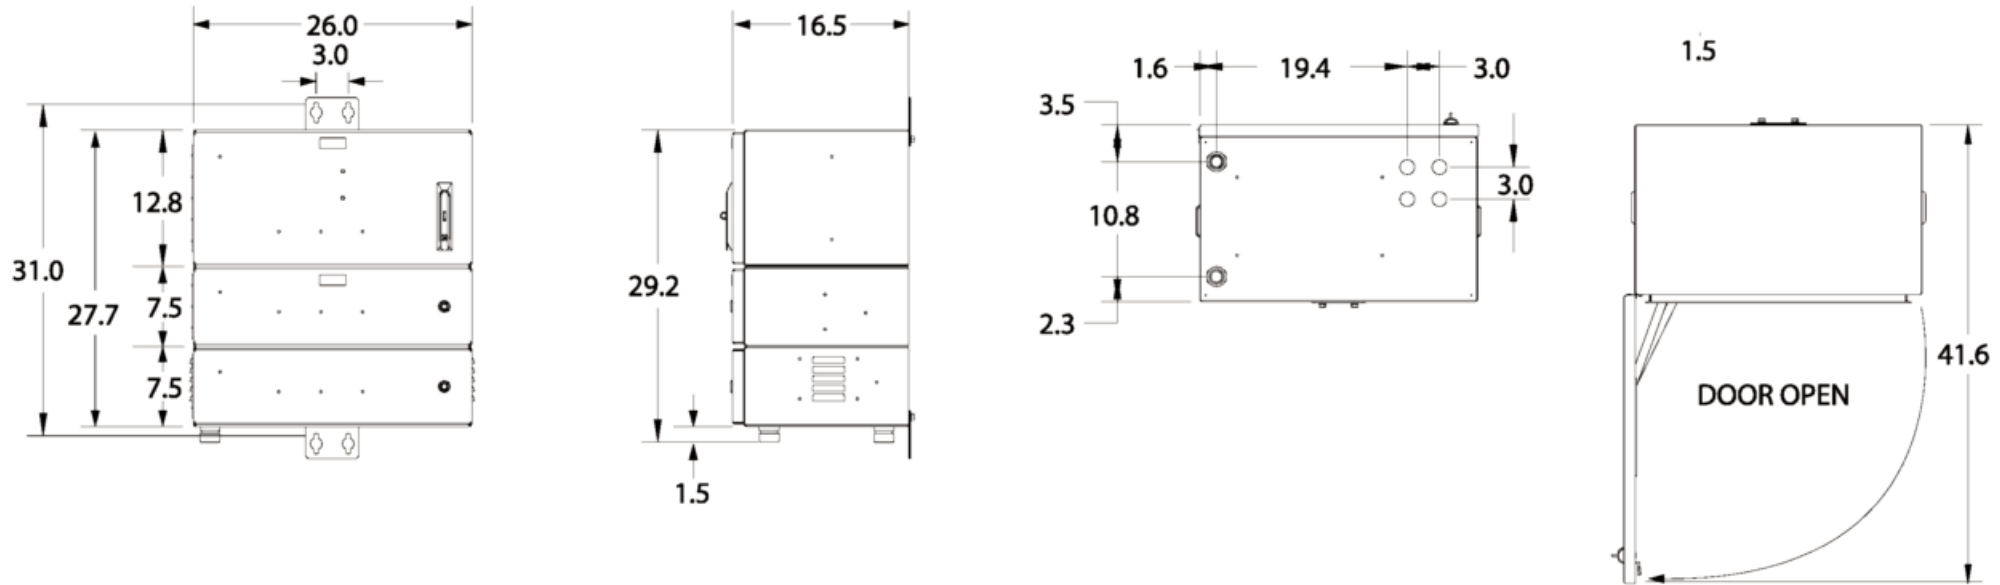

- Bonding & Grounding Two (2) 8 Position, 2-Hole Ground Bars in equipment and customer compartments
- Cable Entrance Four (4) 1.75/2.5" Double Knockouts per Chamber, accommodates 1.0" conduit fittings. Two (2) 1.25" Grommets Holes between Equipment and Customer Chambers for Ethernet/Fiber Drop Cabling
- Thermal Management. 2K BTU Air Conditioner, or 900 Watt Heat Exchanger, with optional 100W Heater pad in the battery compartment
- Color Off-White
- Construction 1/8" Welded Aluminum
- Mounting Wall or H-Frame, Pole Mount Kit optional (97-CABPMTKIT)

Charles Part #	Overall Dimensions	RU	Mounting Rails	Equipment Chamber Door	Equip. Chamber Dimensions	Battery Chamber Dimensions	Handoff Chamber Dimensions	Load Center	Thermal Specs	Integrated Power	Weight Empty (lbs.)
CUBE-RL3000B-B	27x26x16.5	14	23" Fixed Rail	Front	13x26x16.5	7x26x16.5	7x26x16.5	AC Panel	None	—	100
CUBE-RL30731VB1	49x28x20	12	19" Fixed Rail	Front	24x28x20	13x28x20	12x28x20	8 Position	2K BTU AC	—	200
CUBE-RL30731VB2	49x28x20	12	19" Fixed Rail	Front	24x28x20	13x28x20	12x28x20	8 Position	2K BTU AC	Eltek	220
CUBE-RL30731VB3	49x28x20	12	19" Fixed Rail	Front	24x28x20	13x28x20	12x28x20	8 Position	2K BTU AC	GE	220
CUBE-RL31632DH1	57x26x20	16	19" Fixed Rail	Front	32x26x20	15x26x20	10x26x20	AC Panel	900W 48VDC HX	GE	?

For additional product information, please visit www.charlesindustries.com

OG-OSP028-117

Charles Universal Broadband Enclosures (CUBE) RL 3000 Series

CUBE-RL3000B-B Dimensional Views

All measurements in inches.