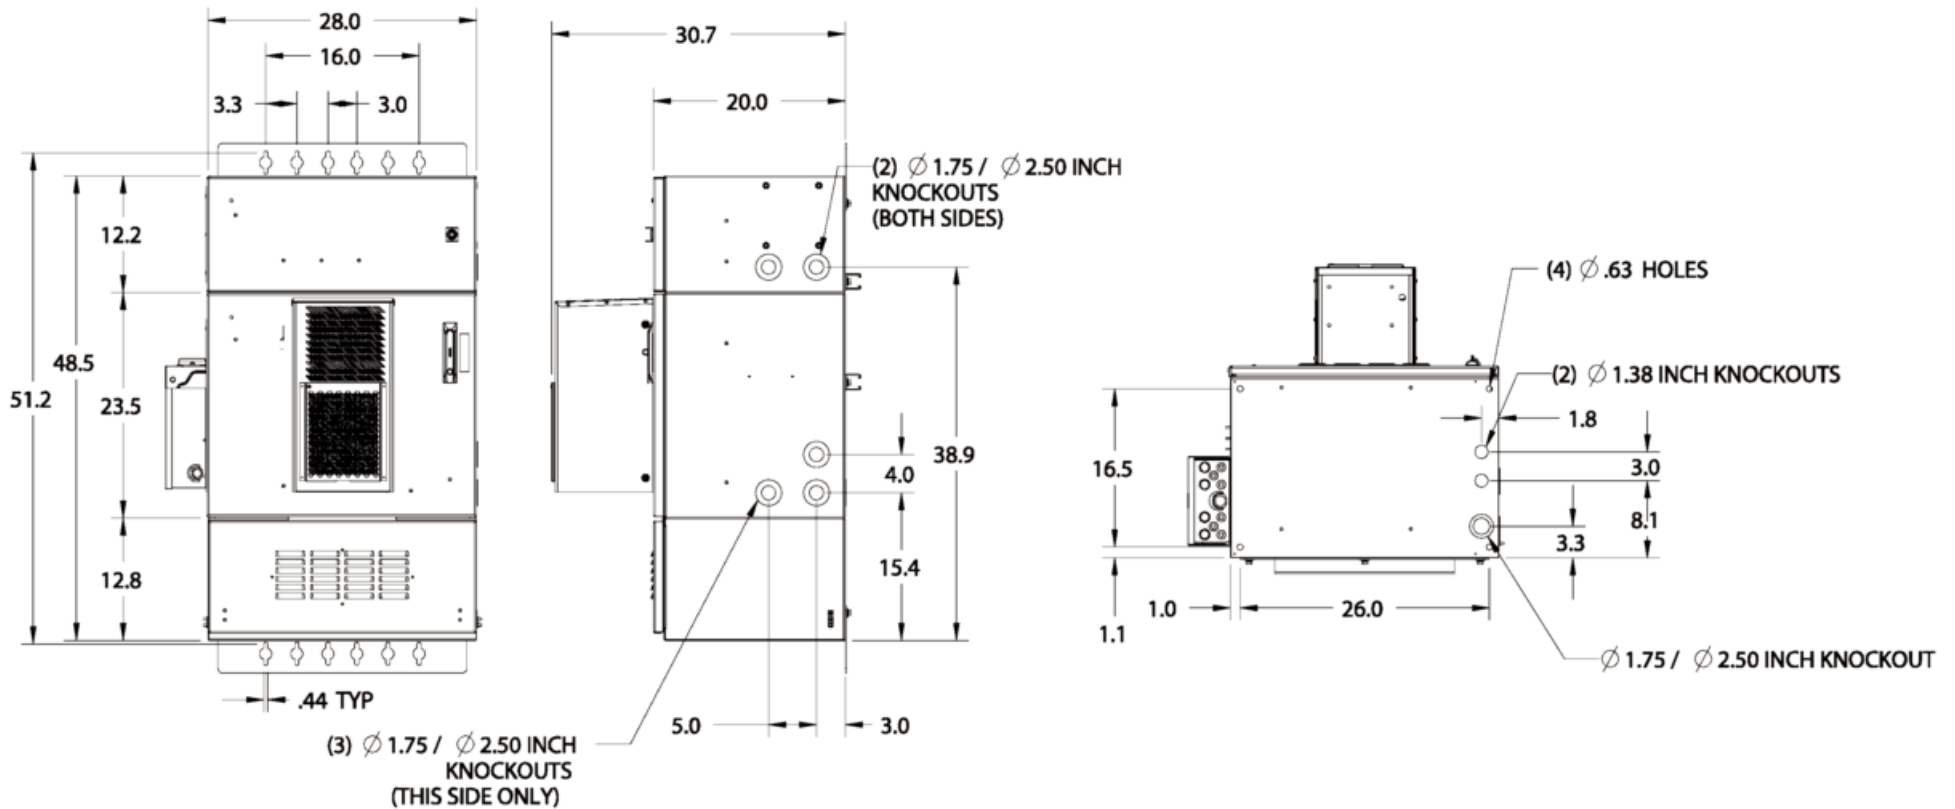

- Bonding & Grounding Two (2) 8 Position, 2-Hole Ground Bars in equipment and customer compartments
- Cable Entrance Four (4) 1.75/2.5" Double Knockouts per Chamber, accommodates 1.0" conduit fittings. Two (2) 1.25" Grommets Holes between Equipment and Customer Chambers for Ethernet/Fiber Drop Cabling
- Thermal Management. 2K BTU Air Conditioner, or 900 Watt Heat Exchanger, with optional 100W Heater pad in the battery compartment
- Color Off-White
- Construction 1/8" Welded Aluminum
- Mounting Wall or H-Frame, Pole Mount Kit optional (97-CABPMTKIT)

Charles Part #	Overall Dimensions	RU	Mounting Rails	Equipment Chamber Door	Equip. Chamber Dimensions	Battery Chamber Dimensions	Handoff Chamber Dimensions	Load Center	Thermal Specs	Integrated Power	Weight Empty (lbs.)
CUBE-RL3000B-B	27x26x16.5	14	23" Fixed Rail	Front	13x26x16.5	7x26x16.5	7x26x16.5	AC Panel	None	—	100
CUBE-RL30731VB1	49x28x20	12	19" Fixed Rail	Front	24x28x20	13x28x20	12x28x20	8 Position	2K BTU AC	—	200
CUBE-RL30731VB2	49x28x20	12	19" Fixed Rail	Front	24x28x20	13x28x20	12x28x20	8 Position	2K BTU AC	Eltek	220
CUBE-RL30731VB3	49x28x20	12	19" Fixed Rail	Front	24x28x20	13x28x20	12x28x20	8 Position	2K BTU AC	GE	220
CUBE-RL31632DH1	57x26x20	16	19" Fixed Rail	Front	32x26x20	15x26x20	10x26x20	AC Panel	900W 48VDC HX	GE	?

For additional product information, please visit www.charlesindustries.com

OG-OSP028-117

Charles Universal Broadband Enclosures (CUBE) RL 3000 Series

CUBE-RL3000B-B Dimensional Views

All measurements in inches.

Charles Universal Broadband Enclosures (CUBE) RL 3000 Series

CUBE-RL30731VB3 Dimensional Views

All measurements in inches.

For additional product information, please visit www.charlesindustries.com

OG-OSP028-117