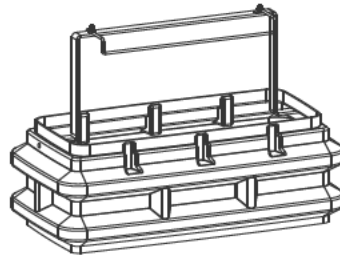

4

Select Bracketry

Model Bracketry Options

	A	B	C	D	E
108	001	002	—	—	—
117	001	002	—	004	—
109	001	002	—	004	—
110	001	002	—	004	—
111	—	002	—	—	007
114	—	002	003	—	007

Contact your sales representative for any specific needs not shown.

A - Variable-Options Bracketry

B - Low-Profile Bracketry

C - Dual-Position Node Bracketry

D - Low-Profile Bracketry with Crossbar

E - Half-Moon Bracketry

5

Select Logo

CA = CATV