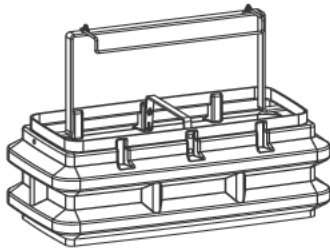

4

Select Bracketry

Model Bracketry Options

	A	B	C	D	E
108	001	002	—	—	—
117	001	002	—	004	—
109	001	002	—	004	—
110	001	002	—	004	—
111	—	002	—	—	007
114	—	002	003	—	007

Contact your sales representative for any specific needs not shown.

A - Variable-Options Bracketry

B - Low-Profile Bracketry

C - Dual-Position Node Bracketry

D - Low-Profile Bracketry with Crossbar

E - Half-Moon Bracketry

5

Select Logo

CA = CATV