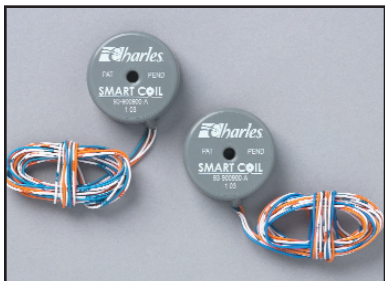

## DSL Line Conditioning Device

### SMART COIL™ Single Coils

CI Part Number	Description
93-900900-B	Ready-Access Single Smart Coil